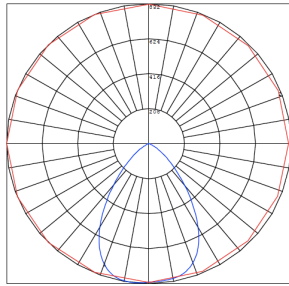

Photometrics: CRLC8-15W-MCT-D

BUG Rating: B1-U1-G0