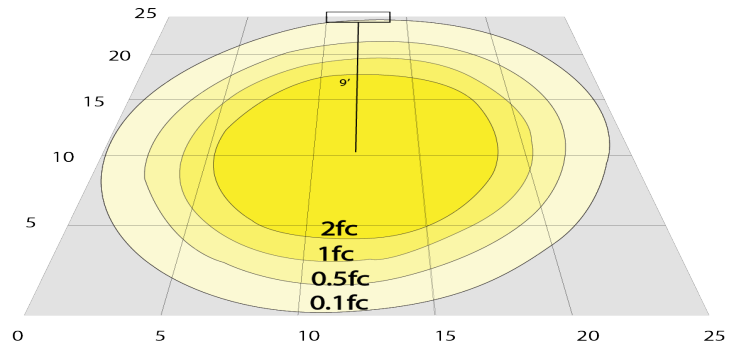

15W 5000K, Area 25" x 25" Mounting Height: 9'