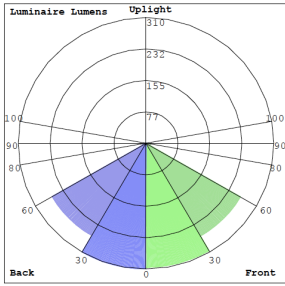

Photometrics: CRLC8-15W-MCT-D

BUG Rating: B1-U1-G0