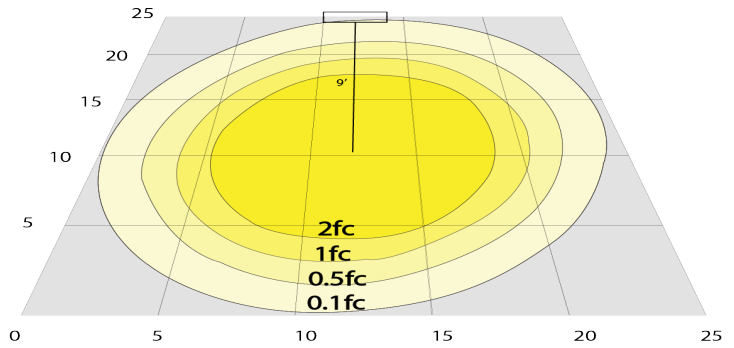

## Photometrics: CRLC6-40W-MCTP-SA-D

BUG Rating: B1-U1-G0

20W 5000K, Area 25" x 25" Mounting Height: 9'