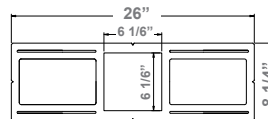

SSL6-RI
26"(W) x 8 1/4"(H)