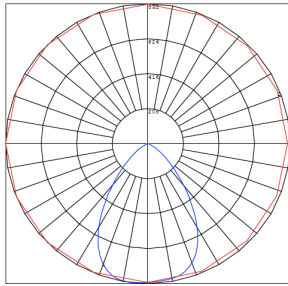

## Photometrics: CRLC6-40W-MCTP-SA-D

BUG Rating: B1-U1-G0

20W 5000K, Area 25" x 25" Mounting Height: 9'