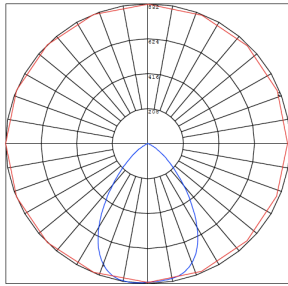

Phone: (877) 805-2252 | Fax: (877) 805-2252
www.westgatemfg.com

WG-02172022

Photometrics: CRLC4-40W-MCTP-SA-D

BUG Rating: B1-U1-G0

20W 5000K, Area 25" x 25" Mounting Height: 9'

Other Views:

Hazel

CRLC-EGN-40W-MCTP-D