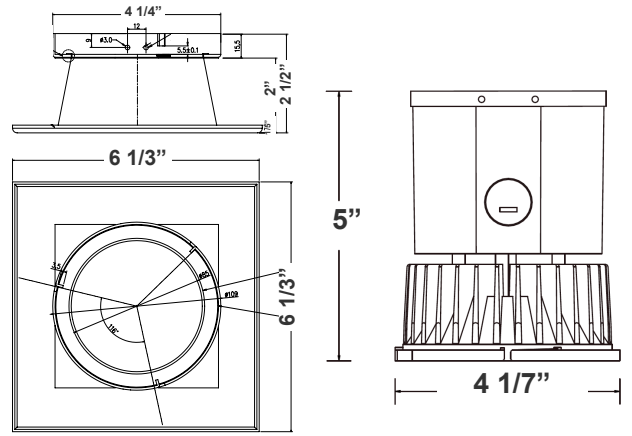

Note: _____ Type: _____

Selection:

7 1/2"(H) X 6 1/3" (W)

Ideal for hotel, offices, retail outlets, restaurant, parking garages, conference room, education facilities and more.

Features

- 4" Haze & White Finish TRIM
- MCTP: The Switch Is On The Light Engine
- Mounting Options: Recessed
- 5-Year Warranty
- Lifespan: 50,000 hrs.

Technical Specifications

Electrical:

- Voltage: 120-277V AC 50/60Hz
- Wattage: 27W/34W/40W
- Power factor: >0.90
- Efficacy: 80 LPW

Mechanical:

- 4" Haze & White Finish TRIM
- Mounting Options: Recessed
- Temperature Rating: Designed To Operate In Temperatures 113°F
- Housing Not Required. Two Spring Clips To Hold The Fixture In Place
- No IC-Rated
- Suitable for Damp Locations
- 5-Year Warranty