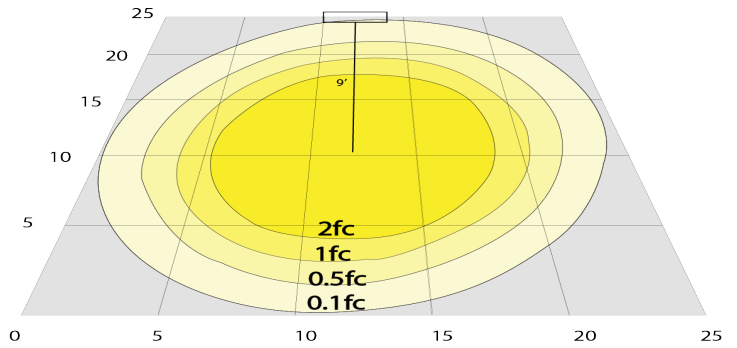

Phone: (877) 805-2252 | Fax: (877) 805-2252
www.westgatemfg.com

WG-02172022

Photometrics: CRLC4-40W-MCTP-SA-D

BUG Rating: B1-U1-G0

20W 5000K, Area 25" x 25" Mounting Height: 9'

Other Views:

Hazel

CRLC-EGN-40W-MCTP-D