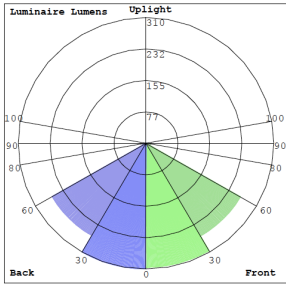

Phone: (877) 805-2252 | Fax: (877) 805-2252
www.westgatemfg.com

WG-02172022

Photometrics: CRLC4-40W-MCTP-SA-D

BUG Rating: B1-U1-G0

20W 5000K, Area 25" x 25" Mounting Height: 9'

Other Views:

Hazel

CRLC-EGN-40W-MCTP-D