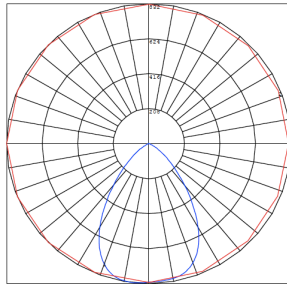

Phone: (877) 805-2252 | Fax: (877) 805-2252
www.westgatemfg.com

Photometrics: CRLC4-20W-MCTP-S-D

BUG Rating: B1-U1-G0

20W 5000K, Area 25" x 25" Mounting Height: 9'

Other Views:

Hazel

CRLC-EGN-20W-MCTP-D

CRLC-TRM-4S