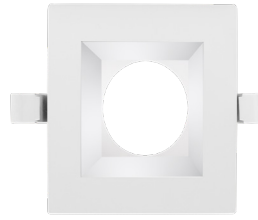

CRLC-TRM-4S-WH