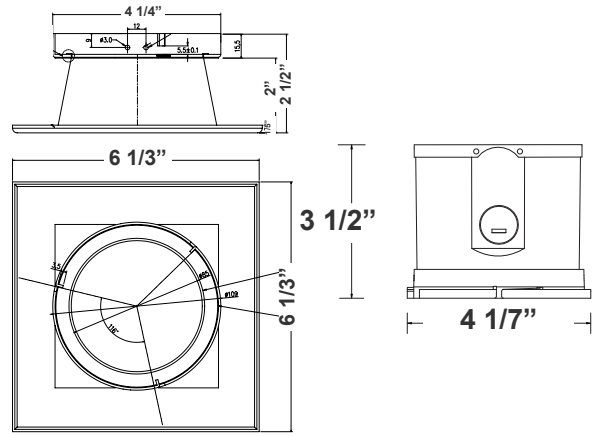

Note: _____ Type: _____

4" (H) X 6 1/3" (W)

Ideal for hotel, offices, retail outlets, restaurant, parking garages, conference room, education facilities and more.

Features

- 4" Haze & White Finish TRIM
- MCTP: Multi Color Temperature & Multi Power/Wattage (Selectable)
- Mounting Options: Recessed
- 5-Year Warranty
- Lifespan: 50,000 hrs.

Technical Specifications

Electrical:

- Voltage: 120-277VAC 50/60Hz
- Wattage: 10W/15W/20W
- Power Factor: >0.90
- Efficacy: 86 LPW

Mechanical:

- 4" Haze & White Finish TRIM
- Mounting Options: Recessed
- Temperature Rating: Designed to Operate In Temperatures 113°F
- No IC-Rated
- Housing Not Required. Two Spring Clips To Hold The Fixture In Place
- Suitable for Damp Locations
- 5-Year Warranty