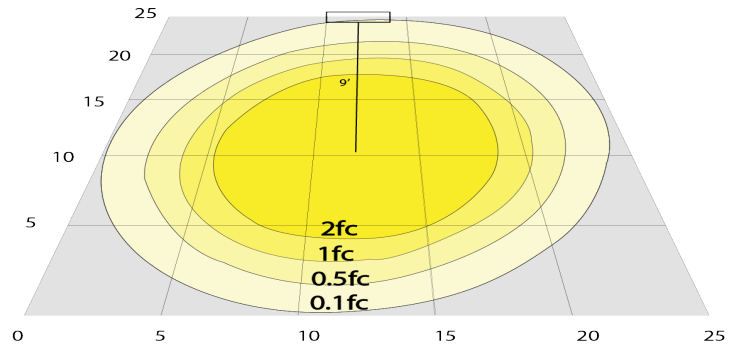

Phone: (877) 805-2252 | Fax: (877) 805-2252
www.westgatemfg.com

Photometrics: CRLC4-20W-MCTP-S-D

BUG Rating: B1-U1-G0

20W 5000K, Area 25" x 25" Mounting Height: 9'

Other Views:

Hazel

CRLC-EGN-20W-MCTP-D

CRLC-TRM-4S