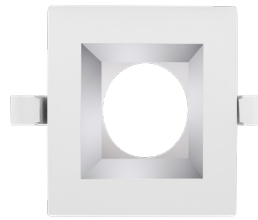

CRLC SERIES COMMERCIAL INDOOR LIGHTING

WESTGATE
THE FUTURE IS HERE...AND IT'S QUITE BRIGHT!

CRLC4-20W-MCTP-S-D
CRLC4-20W-MCTP-S-D-WH
4" LED COMMERCIAL SQUARE & OPEN RECESSED LIGHT

Customer Name: _____

Project Name: _____

Phone: (877) 805-2252 | Fax: (877) 805-2252
www.westgatemfg.com

Photometrics: CRLC4-20W-MCTP-S-D

BUG Rating: B1-U1-G0

20W 5000K, Area 25" x 25" Mounting Height: 9'

Other Views:

Hazel

CRLC-EGN-20W-MCTP-D

CRLC-TRM-4S