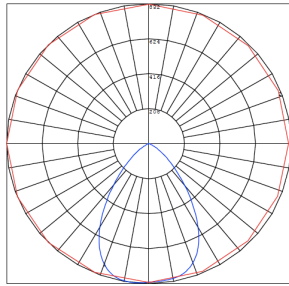

Photometrics: CRLC4-20W-MCT-SA-D

BUG Rating: B1-U1-G0

20W 5000K, Area 25" x 25" Mounting Height: 9'