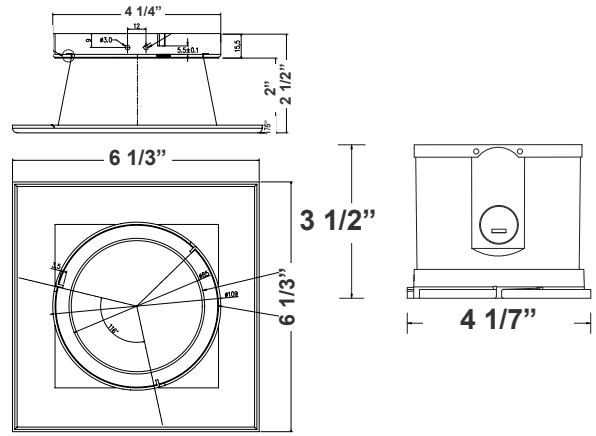

Project Name: \_\_\_\_\_

Note: \_\_\_\_\_ Type: \_\_\_\_\_

4"(H) X 6 1/3" (W)

Ideal for hotel, offices, retail outlets, restaurant, parking garages, conference room, education facilities and more.

### Accessory:

SSL4-RI  
 4" SQUARE ROUGH-IN  
 PLATE, 26" LONG

SSL4-RI  
 26"(W) x 6 1/5"(H)