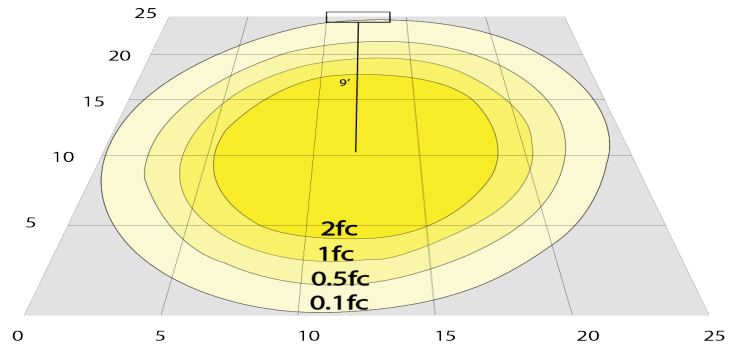

## Photometrics: CRLC4-20W-MCT-SA-D

BUG Rating: B1-U1-G0

20W 5000K, Area 25" x 25" Mounting Height: 9'