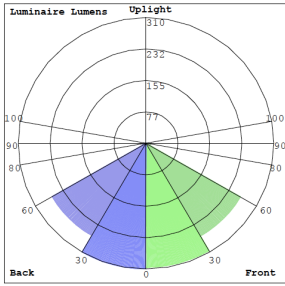

Photometrics: CRLC4-20W-MCT-SA-D

BUG Rating: B1-U1-G0

20W 5000K, Area 25" x 25" Mounting Height: 9'