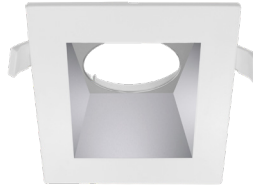

CRLC-TRM-4SA