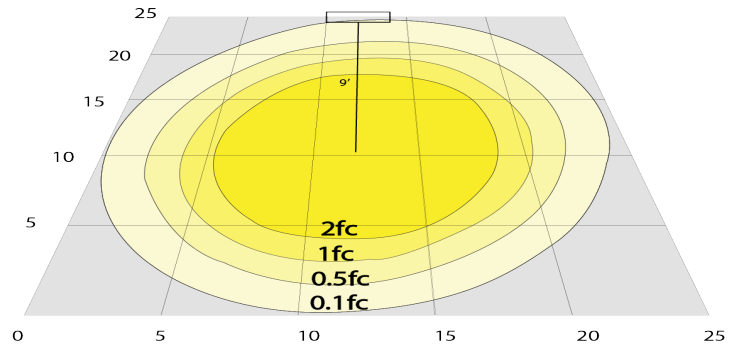

Phone: (877) 805-2252 | Fax: (877) 805-2252
www.westgatemfg.com

Photometrics: CRLC4-15W-MCT-SA-D

BUG Rating: B1-U1-G0

15W 5000K, Area 25" x 25" Mounting Height: 9'

Other Views:

Hazel

CRLC-EGN-15W-MCT-D

CRLC-TRM-4SA