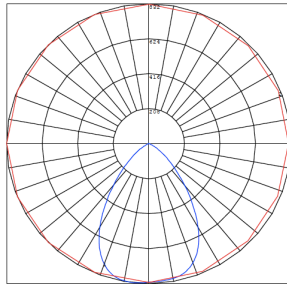

Phone: (877) 805-2252 | Fax: (877) 805-2252
www.westgatemfg.com

Photometrics: CRLC4-15W-MCT-SA-D

BUG Rating: B1-U1-G0

15W 5000K, Area 25" x 25" Mounting Height: 9'

Other Views:

Hazel

CRLC-EGN-15W-MCT-D

CRLC-TRM-4SA