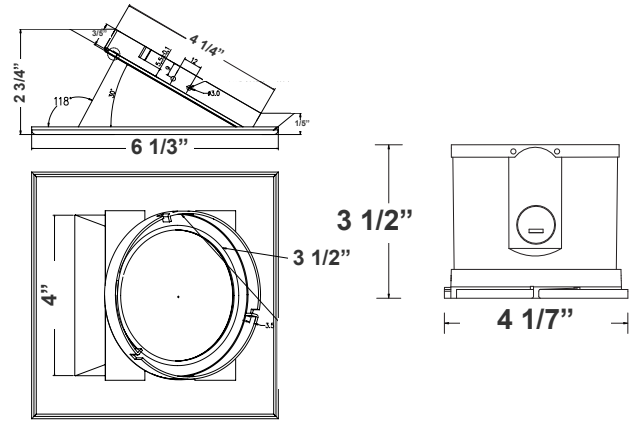

Project Name: _____

Note: _____ | Type: _____

6 1/4" (H) X 4" (W)

Ideal for hotel, offices, retail outlets, restaurant, parking garages, conference room, education facilities and more.

Features

- 4" Haze & White Finish TRIM
- MCT: The Switch Is On The Light Engine
- Mounting Options: Recessed
- 5-Year Warranty
- Lifespan: 50,000 hrs.

Technical Specifications

Electrical:

- Voltage: 120-277VAC
50/60Hz
- Wattage: 15W
- Power Factor: >0.90
- Efficacy: 85 LPW

Mechanical:

- 4" Haze & White Finish TRIM
- Mounting Options: Recessed
- Temperature Rating: Designed to Operate in Temperatures 113°F
- Housing Not Required. Two Spring Clips To Hold The Fixture In Place
- No IC-Rated
- Suitable For Damp Locations
- 5-Year Warranty