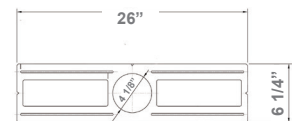

RSL4-RI
26"(W) x 6 1/4"(H)