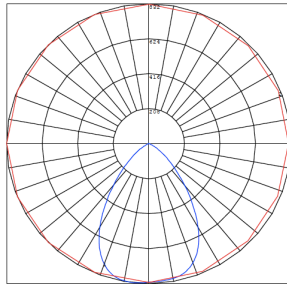

# Photometrics: CRLC4-15W-MCT-D

BUG Rating: B1-U1-G0

15W 5000K, Area 25" x 25" Mounting Height: 9'