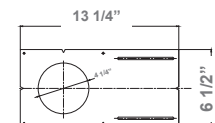

### Accessory:

RSL4-RI  
4" ROUND ROUGH-IN PLATE, 26" LONG

RSL4-RI  
26"(W) x 6 1/4"(H)

RSL4-RI-13  
4" ROUND ROUGH-IN PLATE, 13" LONG

RSL4-RI-13  
13 1/4"(W) x 6 1/2"(H)