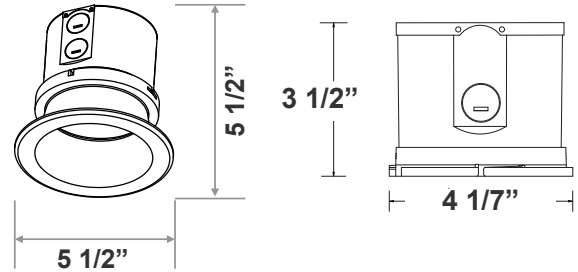

Ideal for hotel, offices, retail outlets, restaurant, parking garages, conference room, education facilities and more.

7"(L) X 5 1/2" (D)

### Accessory:

RSL4-RI  
4" ROUND ROUGH-IN PLATE, 26" LONG

RSL4-RI  
26"(W) x 6 1/4"(H)

RSL4-RI-13  
4" ROUND ROUGH-IN PLATE, 13" LONG

RSL4-RI-13  
13 1/4"(W) x 6 1/2"(H)