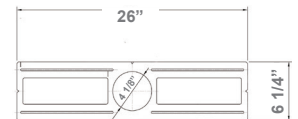

Sample Ordering

Model **Watt** **Color Temp.** **Dimming** **Housing**

CRLC4 - 15W - MCT - A - D -

Blank
WH = WHITE

Accessory:

Blank = No Option For Accessories

RSL4-RI = 4" ROUND ROUGH-IN PLATE, 26" LONG

RSL4-RI-13 = 4" ROUND ROUGH-IN PLATE, 13" LONG

Factory-Installed Option:

Blank = No Option For Accessories

OPT-EM-HB1EXT = EXTERNAL EMERGENCY BACK UP BATTERY

Example:

1. CRLC4-15W-MCT-A-D (FOR 15W CRLC4 MCT 120-277V)

1. CRLC4-15W-MCT-A-D (FOR 15W CRLC4 MCT 120-277V)
OPT-EM-HB1EXT (EXTERNAL EMERGENCY BACK UP BATTERY)

Accessory:

RSL4-RI
4" ROUND ROUGH-IN
PLATE, 26" LONG

RSL4-RI
26"(W) x 6 1/4"(H)

RSL4-RI-13
4" ROUND ROUGH-IN
PLATE, 13" LONG

RSL4-RI-13
13 1/4"(W) x 6 1/2"(H)

Factory-Installed Option:

OPT-EM-HB1EXT
EXTERNAL EMERGENCY
BACK UP BATTERY