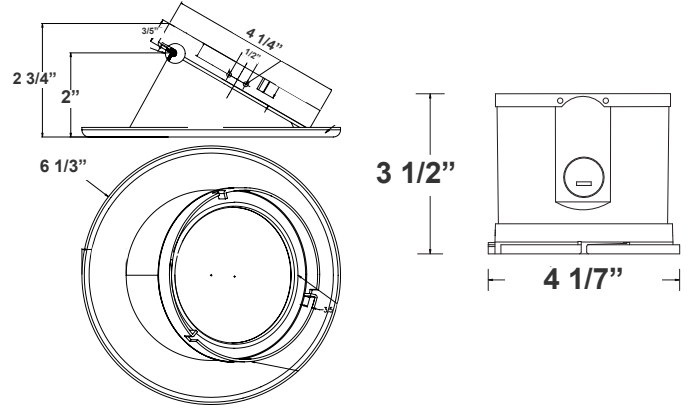

2 3/4" (H) X 4 1/4" (W) X 6 1/3" (D)

Ideal for hotel, offices, retail outlets, restaurant, parking garages, conference room, education facilities and more.

Features

- 4" Haze & White Finish TRIM
- MCT: The switch is on the light engine
- Mounting Options: Recessed
- 5-Year Warranty
- Lifespan: 50,000 hrs.