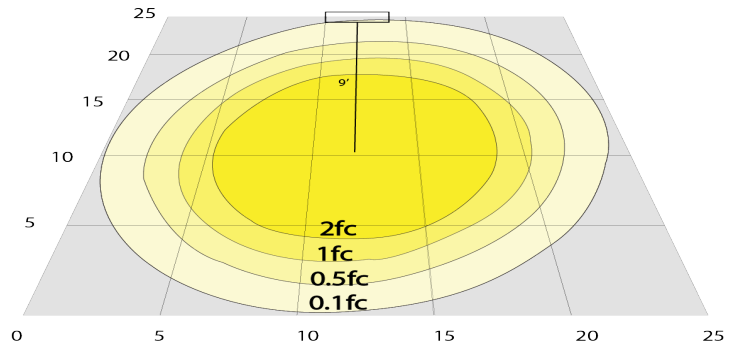

Photometrics: CRLC4-15W-MCT-A-D

BUG Rating: B1-U1-G0

15W 5000K, Area 25" x 25" Mounting Height: 9'