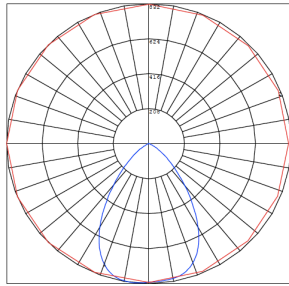

Phone: (877) 805-2252 | Fax: (877) 805-2252
www.westgatemfg.com

Photometrics: CRLC4-15W-MCT-A-D

BUG Rating: B1-U1-G0

15W 5000K, Area 25" x 25" Mounting Height: 9'

Other Views:

Hazel

CRLC-EGN-15W-MCT-D

CRLC-TRM-4A