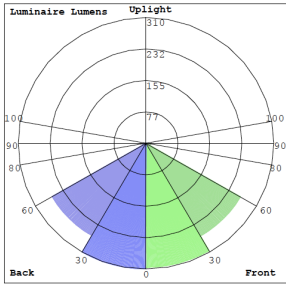

Photometrics: CRLC4-15W-MCT-A-D

BUG Rating: B1-U1-G0

15W 5000K, Area 25" x 25" Mounting Height: 9'