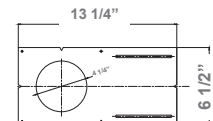

Sample Ordering

Model **Watt** **Color Temp.** **Dimming** **Housing**

CRLC4 - 15W - MCT - A - D -

Blank
WH = WHITE

Accessory:

Blank = No Option For Accessories

RSL4-RI = 4" ROUND ROUGH-IN PLATE, 26" LONG

RSL4-RI-13 = 4" ROUND ROUGH-IN PLATE, 13" LONG

Accessory:

RSL4-RI
4" ROUND ROUGH-IN
PLATE, 26" LONG

RSL4-RI
26"(W) x 6 1/4"(H)

RSL4-RI-13
4" ROUND ROUGH-IN
PLATE, 13" LONG

RSL4-RI-13
13 1/4"(W) x 6 1/2"(H)

Factory-Installed Option:

OPT-EM-HB1EXT
EXTERNAL EMERGENCY
BACK UP BATTERY