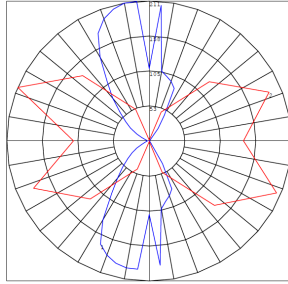

Phone: (877) 805-2252 | Fax: (877) 805-2252
www.westgatemfg.com

Photometrics: CRE-MP-05-BR

BUG Rating: B0-U3-G0

20W 5000K, Area 20'x 24' Mounting Height: 5'

Other Views:

Side View

Front View

Base View