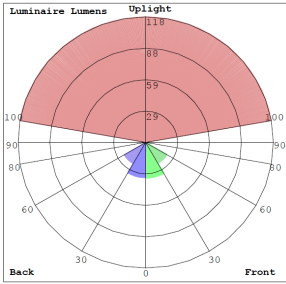

Lighting:

- Multi-Power (the switch is inside fixture)
- Dimming: 0-10V Dimming
- Total lumens: 1800LM Max.
- Color temperature: 3000K/4000K/5000K
- Color rendering index: >90
- Beam Angle: 30°
- Lifespan: 70,000 hr.

Phone: (877) 805-2252 | Fax: (877) 805-2252
www.westgatemfg.com

Photometrics: CRE-MP-05-BR

BUG Rating: B0-U3-G0

20W 5000K, Area 20'x 24' Mounting Height: 5'

Other Views:

Side View

Front View

Base View