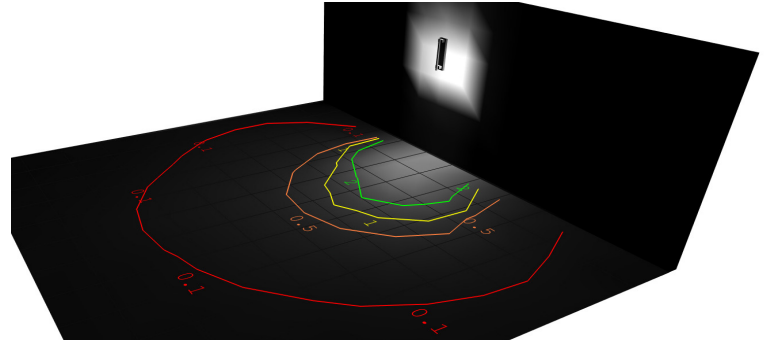

Photometrics: CRE-MP-05-BR

BUG Rating: B0-U3-G0

20W 5000K, Area 20'x 24' Mounting Height: 5'

Other Views:

Performance Table: CRE-MP-05-BR

MODEL NO.	Wattage	Voltage	Lumens	Color Temp.	BUG Rating	LPW
CRE-MP-05-30K-BR	5W	120-277V	450	3000K	B0-U3-G0	90
CRE-MP-05-40K-BR	10W		900	4000K		
	15W		1350	5000K		
CRE-MP-05-50K-BR	20W		1800			

Factory-Installed Options:

Blank = No Option For Accessories
OPT-EM-FM1INT = INTERNAL EMERGENCY BACKUP BATTERY
OPT-SEN-3MRLV-5 = PROGRAMMABLE MICROWAVE BI-LEVEL
OPT-CLR-85(BK/GR/SR/WHJ) = COLOR PAINT
OPT-PC-BUM = Button Photocell

Sample Ordering

Model	Feature	Style	Color Temp.	Finish				
CRE	-	MP	-	05	-		-	
			30K = 3000K 40K = 4000K 50K = 5000K			BR = Bronze SIL = Silver		

FACTORY-INSTALLED OPTIONS:

Example:

1. CRE-MP-05-50K-BR (FOR CRE MP 5000K FIXTURE 120V)
2. CRE-MP-05-50K-BR OPT-EM-FM1INT (FOR CRE MP 5000K FIXTURE 120V) (INTERNAL EMERGENCY BACKUP BATTERY)