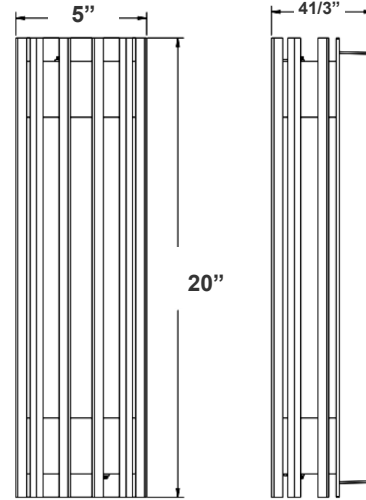

Note: _____

Type: _____

This fixture is ideal for general site lighting, residential houses, and doorways.

20"(H) x 5"(W) x 4 1/3"(D)

Features

- Die-cast Aluminum weatherproof housing, steel backplate, Aluminum Trim (Dark Bronze or Silver)
- 7-Year Warranty
- Lifespan: 70,000 hr.

Technical Specifications

Electrical:

- Voltage: 120~277V AC
- Wattage: 5W/10W/15W/20W
- Power Factor: 0.95
- Efficacy: 90LM/W

Mechanical:

- Patent-Pending designs with different light engines (base) and interchangeable designer trims expand the series to multiple color temperatures and models
- Series can be stocked as separate engines and trims to offer a versatile collection at the store level
- Die-cast Aluminum weatherproof housing, steel backplate, Aluminum Trim (Dark Bronze or Silver)
- Operating temperature: -40°F to 104°F
- IP Rating: IP65, Suitable for wet locations
- 7-Year Warranty

Phone: (877) 805-2252 | Fax: (877) 805-2252
www.westgatemfg.com

Photometrics: CRE-MP-05-BR

BUG Rating: B0-U3-G0

20W 5000K, Area 20'x 24' Mounting Height: 5'

Other Views:

Side View

Front View

Base View