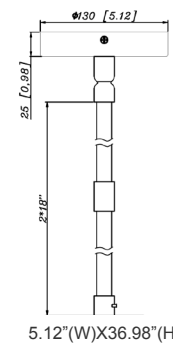

CMCS4S-MCTP-DD-BK+CMC-SRK-218-5C-BK
CMCS4S-MCTP-DD-WH+CMC-SRK-218-5C-WH