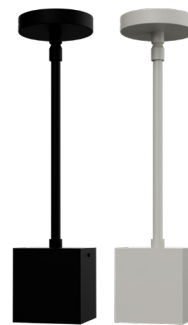

CMC-SRK-218-5C-WH = Universal Swivel W/ Rod Kit, 18 Or 36 Inches, 5-Wire, White

CMC-SRK-218-5C-BK = Universal Swivel W/ Rod Kit, 18 Or 36 Inches, 5-Wire, Black

CMC-SRK-224-5C-WH = Universal Swivel W/ Rod Kit, 24 Or 48 Inches, 5-Wire, White

CMC-SRK-224-5C-BK = Universal Swivel W/ Rod Kit, 24 Or 48 Inches, 5-Wire, Black

ACCESSORIES:

CMC-CS-8FT-BK
Suspension Cable &
Canopy Set For CMC
Series, 8Ft, 5-Wire, Black

CMC-CS-8FT-WH
Suspension Cable &
Canopy Set For CMC
Series, 8Ft, 5-Wire, White

ACCESSORIES:

CMCS4S-MCTP-DD-BK+CMC-CS-8FT-BK
CMCS4S-MCTP-DD-WH+CMC-CS-8FT-WH

CMCS4S-MCTP-DD-BK+CMC-SRK-218-5C-BK
CMCS4S-MCTP-DD-WH+CMC-SRK-218-5C-WH