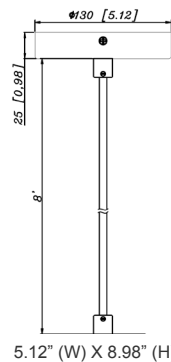

ACCESSORIES:

CMCS4S-MCTP-DD-BK+CMC-CS-8FT-BK
CMCS4S-MCTP-DD-WH+CMC-CS-8FT-WH