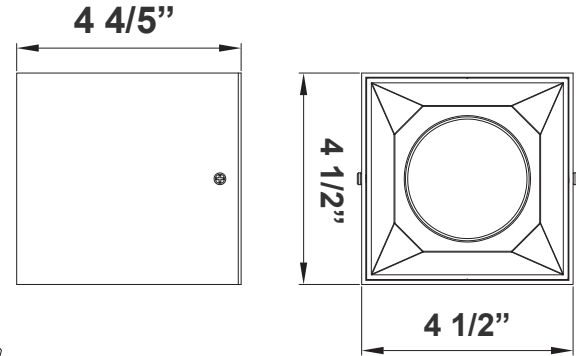

Shown With
Suspension cable

Avail Finish:

Customer Name: _____

Project Name: _____

Note: _____ Type: _____

4 4/5" (H) X 4 1/2" (W) X 4 1/2" (D)

4" Cylinder, Pendant & Ceiling Cylinder Light, Aluminum
Cylinder, White Aluminum Housing, Clear Glass Lens

Technical Specifications

Electrical:

- Voltage: 120-277V
- Power Factor: >0.90
- Wattage: 9W/12W/15W
- Efficacy: 75 LPW
- THD: <20%

Mechanical:

- Aluminum Housing & Glass Lens
- Suspension Cable & Canopy Set Accessories Avail.
- Universal Swivel W/ Rod Kit Accessories Avail. Ambient Operating Temperature: -13°F to 113°F
- IP Rating: IP40 Suitable For Damp Locations
- 5-Year Warranty