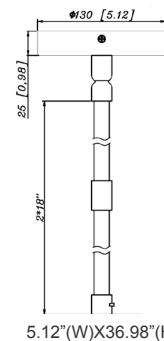

CMC-SRK-218-5C-WH = Universal Swivel W/ Rod Kit, 18 Or 36 Inches, 5-Wire, White

CMC-SRK-218-5C-BK = Universal Swivel W/ Rod Kit, 18 Or 36 Inches, 5-Wire, Black

CMC-SRK-224-5C-WH = Universal Swivel W/ Rod Kit, 24 Or 48 Inches, 5-Wire, White

CMC-SRK-224-5C-BK = Universal Swivel W/ Rod Kit, 24 Or 48 Inches, 5-Wire, Black

ACCESSORIES:

CMC-CS-8FT-BK
Suspension Cable &
Canopy Set For CMC
Series, 8Ft, 5-Wire, Black

CMC-CS-8FT-WH
Suspension Cable &
Canopy Set For CMC
Series, 8Ft, 5-Wire, White

ACCESSORIES:

5.12"(W)X8.98"(H)

CMCS2L-MCT-BK+CMC-CS-8FT-BK
CMCS2L-MCT-WH+CMC-CS-8FT-WH

5.12"(W)X36.98"(H)

CMCS2L-MCT-BK+CMC-SRK-218-5C-BK
CMCS2L-MCT-WH+CMC-SRK-218-5C-WH