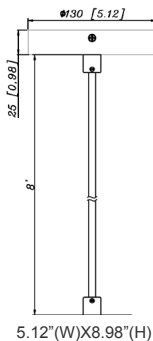

CMC-SRK-218-5C-WH = Universal Swivel W/ Rod Kit, 18 Or 36 Inches, 5-Wire, White

CMC-SRK-218-5C-BK = Universal Swivel W/ Rod Kit, 18 Or 36 Inches, 5-Wire, Black

CMC-SRK-224-5C-WH = Universal Swivel W/ Rod Kit, 24 Or 48 Inches, 5-Wire, White

CMC-SRK-224-5C-BK = Universal Swivel W/ Rod Kit, 24 Or 48 Inches, 5-Wire, Black

ACCESSORIES:

CMC-CS-8FT-BK
Suspension Cable &
Canopy Set For CMC
Series, 8Ft, 5-Wire, Black

CMC-CS-8FT-WH
Suspension Cable &
Canopy Set For CMC
Series, 8Ft, 5-Wire, White

ACCESSORIES:

5.12"(W)X8.98"(H)

CMCS2L-MCT-BK+CMC-CS-8FT-BK
CMCS2L-MCT-WH+CMC-CS-8FT-WH

5.12"(W)X36.98"(H)

CMCS2L-MCT-BK+CMC-SRK-218-5C-BK
CMCS2L-MCT-WH+CMC-SRK-218-5C-WH