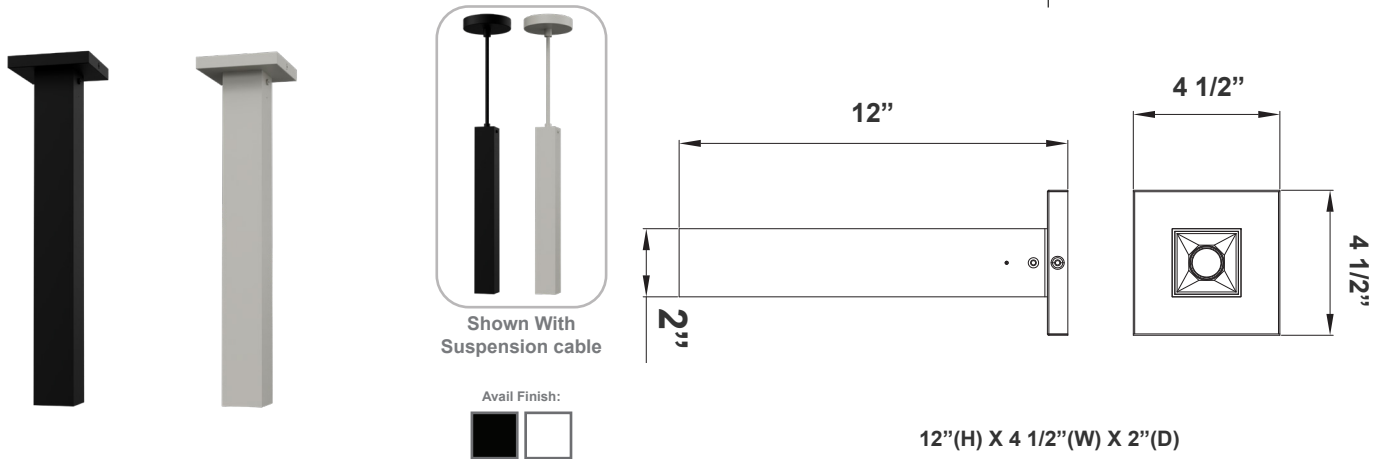

2" Cylinder, Pendant & Ceiling Cylinder Light, Aluminum Cylinder, White Aluminum Housing, Clear Glass Lens

Features

- Multi CCT: Selectable Multi-CCT Switches On The Back Of The Fixture(Dual Function)
- Triac Dimmable at 120V & 0-10V Dimming at 120-277V
- 5-Year Warranty
- Aluminum Base and Polycarbonate (PC) Lens

Technical Specifications

Electrical:

- Wattage: 6W
- Voltage: 120-277V
- Power Factor: >0.90
- THD: <20%
- Efficacy: 75 LPW

Mechanical:

- Aluminum Housing & Glass Lens
- Suspension Cable & Canopy Set Accessories Avail.
- Universal Swivel W/ Rod Kit Accessories Avail. Ambient Operating Temperature: -13°F to 113°F
- IP Rating: IP40 Suitable for Damp Locations
- • 5-Year Warranty