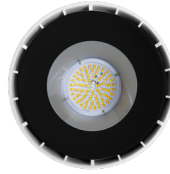

Note: _____

Type: _____

9" Cylinder, Pendant & Ceiling Cylinder Light, Aluminum Cylinder, Clear Glass Lens

Features

- Multi CCT: Selectable Multi-CCT & Power Switches on the back of the fixture
- 5-Year Warranty
- Aluminum Base and Glass Lens

Applications:

- 9" Cylinder, Pendant & Ceiling Cylinder Light, Aluminum Cylinder, Clear Glass Lens

Other Models:

- 15W | 1125LM | CMC4-MCTP-DD-WH
- 15W | 1125LM | CMC4-MCTP-DD-BK
- 35W | 2625LM | CMC6-MCTP-D-WH
- 35W | 2625LM | CMC6-MCTP-D-BK

Other Views:

BLACK/BLACK:

Side View

Lens View

Back View

BLACK/WHITE:

Side View

Lens View

Back View

WHITE/WHITE:

Side View

Lens View

Back View

WHITE/BLACK:

Side View

Lens View