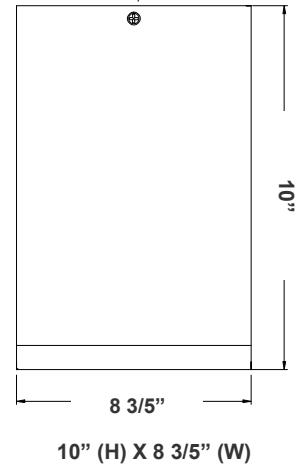

9" Cylinder, Pendant & Ceiling Cylinder Light, Aluminum Cylinder, Clear Glass Lens

Features

- Multi CCT: Selectable Multi-CCT & Power Switches on the back of the fixture
- 5-Year Warranty
- Aluminum Base and Glass Lens

Technical Specification

Electrical:

- Voltage: 120-277V
- Power Factor: >0.90
- THD: <20%
- Wattage: 60W/70W/80W
- Efficacy: 80 LP

Mechanical:

- Aluminum Housing & Glass Lens
- Frosted Glass Lens Accessory Available
- EM Backup Option with the Extension Cylinder
- Swivel Rod Kit for Suspended Mounting Available
- Black or White Trim Accessories Available
- Ambient Operating Temperature: -13°F to 113°F
- IP Rating: IP40 suitable for damp locations
- 5-Year Warranty

Lighting:

- Multi CCT: Selectable Multi-CCT & Power Switches on the back of the fixture
- Dimming: 0-10V Dimming
- Total Lumens: 6400LM Max.
- Color Temperatures: 3000K/4000K/5000K
- Color Rendering Index: CRI ≥ 80
- Beam Angle: 60°
- Rated life: 50,000 hrs

Applications:

- 9" Cylinder, Pendant & Ceiling Cylinder Light, Aluminum Cylinder, Clear Glass Lens

Other Models:

- 15W | 1125LM | CMC4-MCTP-DD-WH
- 15W | 1125LM | CMC4-MCTP-DD-BK
- 35W | 2625LM | CMC6-MCTP-D-WH
- 35W | 2625LM | CMC6-MCTP-D-BK