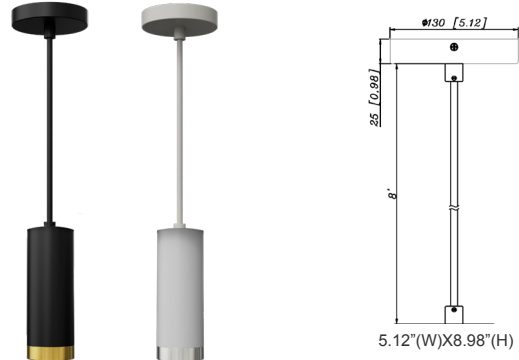

Avail Finish:

9 3/4"(H) X 3 1/7"(W) X 3" (D)

3" Cylinder, Pendant & Ceiling Cylinder Light, Aluminum Cylinder, White Aluminum Housing, Clear Glass Lens

Features

- Multi CCT: Selectable Multi-CCT & Power Switches on the back of the fixture (Dual Function)
- Triac Dimmable at 120V & 0-10V Dimming at 120-277V
- 7-Year Warranty
- Aluminum Base and Polycarbonate (PC) Lens

CMC-CS-8FT-WH
Suspension Cable &
Canopy Set For CMC
Series, 8Ft, 5-Wire, White

ACCESSORIES:

CMC3-MCTP-DD-BK+CMC-CS-8FT-BK
CMC3-MCTP-DD-WH+CMC-CS-8FT-WH

CMC3-MCTP-DD-BK+CMC-SRK-218-5C-BK
CMC3-MCTP-DD-WH+CMC-SRK-218-5C-WH

CMC3-MCTP-DD-BK+CMC-SRK-218-5C-BK+CMC3-HCDK-AG
CMC3-MCTP-DD-WH+CMC-SRK-218-5C-WH+CMC3-HCDK-BK

CMC3-MCTP-DD-BK+CMC-CS-8FT-BK+CMC3-TRM-AG
CMC3-MCTP-DD-WH+CMC-CS-8FT-WH+CMC3-TRM-BN