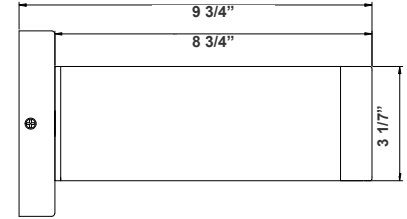

9 3/4"(H) X 3 1/7"(W) X 3" (D)

3" Cylinder, Pendant & Ceiling Cylinder Light, Aluminum Cylinder, White Aluminum Housing, Clear Glass Lens

Features

- Multi CCT: Selectable Multi-CCT & Power Switches on the back of the fixture (Dual Function)
- Triac Dimmable at 120V & 0-10V Dimming at 120-277V
- 7-Year Warranty
- Aluminum Base and Polycarbonate (PC) Lens

Technical Specification

Electrical:

- Voltage: 120-277V
- Power Factor: >0.90
- THD: <20%
- Wattage: 5W/ 7W/ 9W
- Efficacy: 75 LP

Mechanical:

- Aluminum Housing & Glass Lens
- Suspension Cable & Canopy Set Accessories Avail.
- Universal Swivel W/ Rod Kit Accessories Avail. Ambient Operating Temperature: -13°F to 113°F
- Rated life: 70,000 hrs
- IP Rating: IP40 suitable for damp locations

Lighting:

- Dimming: (Dual Function) Triac Dimmable at 120V & 0-10V Dimming at 120-277V
- Total Lumens: 675LM
- Color Temperatures: 3000K/ 4000K/ 5000K
- Color Rendering Index: CRI ≥ 80
- Beam Angle: 25°

Applications:

- 3" Cylinder, Pendant & Ceiling Cylinder Light, Aluminum Cylinder, White Aluminum Housing, Clear Glass Lens

Other Models:

- 6W | 450LM | CMC2-MCT-DT-WH
- 6W | 450LM | CMC2L-MCT-DT-WH
- 15W | 1125LM | CMC4-MCTP-DD-WH
- 75W | 2625LM | CMC6-MCTP-DD-WH
- 6W | 450LM | CMC2-MCT-DT-BK
- 6W | 450LM | CMC2L-MCT-DT-BK
- 15W | 1125LM | CMC4-MCTP-DD-BK
- 75W | 2625LM | CMC6-MCTP-DD-BK