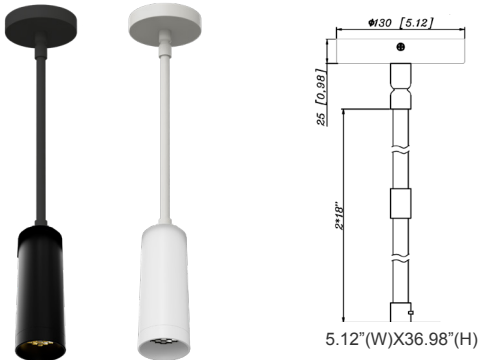

Avail Finish:

9 3/4"(H) X 3 1/7"(W) X 3" (D)

3" Cylinder, Pendant & Ceiling Cylinder Light, Aluminum Cylinder, White Aluminum Housing, Clear Glass Lens

Features

- Multi CCT: Selectable Multi-CCT & Power Switches on the back of the fixture (Dual Function)
- Triac Dimmable at 120V & 0-10V Dimming at 120-277V
- 7-Year Warranty
- Aluminum Base and Polycarbonate (PC) Lens

CMC-CS-8FT-WH
Suspension Cable &
Canopy Set For CMC
Series, 8Ft, 5-Wire, White

ACCESSORIES:

CMC3-MCTP-DD-BK+CMC-CS-8FT-BK
CMC3-MCTP-DD-WH+CMC-CS-8FT-WH

CMC3-MCTP-DD-BK+CMC-SRK-218-5C-BK
CMC3-MCTP-DD-WH+CMC-SRK-218-5C-WH

CMC3-MCTP-DD-BK+CMC-SRK-218-5C-BK+CMC3-HCDK-AG
CMC3-MCTP-DD-WH+CMC-SRK-218-5C-WH+CMC3-HCDK-BK

CMC3-MCTP-DD-BK+CMC-CS-8FT-BK+CMC3-TRM-AG
CMC3-MCTP-DD-WH+CMC-CS-8FT-WH+CMC3-TRM-BN