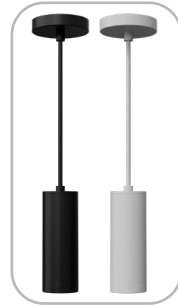

CMC SERIES COMMERCIAL INDOOR LIGHTING

CMC3-MCTP-DD-WH
CMC3-MCTP-DD-BK

MCTP Multi Color Temperature & Multi Power/Wattage (Selectable)

Customer Name: _____

Project Name: _____

Note: _____

Type: _____

Shown With
Suspension cable

Avail Finish:

9 3/4"(H) X 3 1/7"(W) X 3" (D)

3" Cylinder, Pendant & Ceiling Cylinder Light, Aluminum Cylinder, White Aluminum Housing, Clear Glass Lens

Features

- Multi CCT: Selectable Multi-CCT & Power Switches on the back of the fixture (Dual Function)
- Triac Dimmable at 120V & 0-10V Dimming at 120-277V
- 7-Year Warranty
- Aluminum Base and Polycarbonate (PC) Lens

Technical Specification

Electrical:

- Voltage: 120-277V
- Power Factor: >0.90
- THD: <20%
- Wattage: 5W/ 7W/ 9W
- Efficacy: 75 LP

Mechanical:

- Aluminum Housing & Glass Lens
- Suspension Cable & Canopy Set Accessories Avail.
- Universal Swivel W/ Rod Kit Accessories Avail. Ambient Operating Temperature: -13°F to 113°F
- Rated life: 70,000 hrs
- IP Rating: IP40 suitable for damp locations