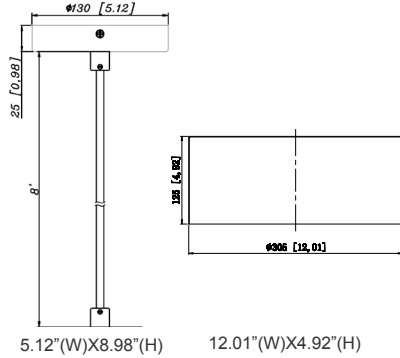

CMC-CS-8FT-WH
Suspension Cable &
Canopy Set For CMC
Series, 8Ft, 5-Wire, White

ACCESSORIES:

CMC2L-MCT-DT-BK+CMC-CS-8FT-BK
CMC2L-MCT-DT-BK+CMC-CS-8FT-WH

CMC2L-MCT-DT-BK+CMC-SRK-218-5C-BK
CMC2L-MCT-DT-WH+CMC-SRK-218-5C-WH