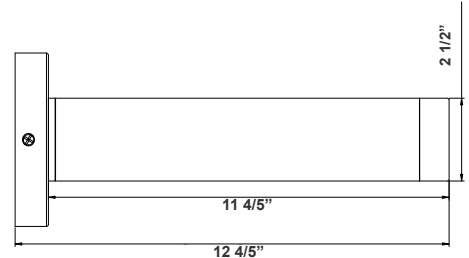

Project Name: _____

Note: _____

Type: _____

12 4/5"(H) X 2 1/2"(W) X 2" (D)

2" Cylinder, Pendant & Ceiling Cylinder Light, Aluminum
Cylinder, White Aluminum Housing, Clear Glass Lens

Features

- Aluminum Base and Polycarbonate (PC) Lens
- Dimming: Dimmable Down to 10% Using a Standard TRIAC LED Dimmer TRIAC logo
- 7-Year Warranty
- Multi CCT: Selectable Multi-CCT & Power Switches Located the back of the fixture