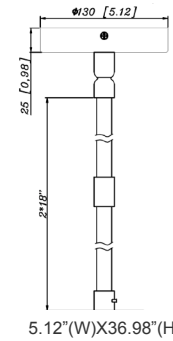

CMC2L-MCT-DT-BK+CMC-SRK-218-5C-BK
CMC2L-MCT-DT-WH+CMC-SRK-218-5C-WH