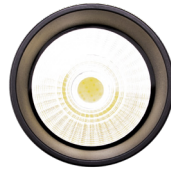

Type: _____

8 8/9"(H) X 2 4/9" (W) X 2" (D)

2" Cylinder, Pendant & Ceiling Cylinder Light, Aluminum Cylinder, White Aluminum Housing, Clear Glass Lens

Features

- Aluminum Base and Polycarbonate (PC) Lens
- Dimming: Dimmable Down to 10% Using a Standard TRIAC LED Dimmer TRIAC logo
- 7-Year Warranty
- Multi CCT: Selectable Multi-CCT & Power Switches Located the back of the fixtur

Technical Specification

Electrical:

- Voltage: 120V, 60Hz
- Power Factor: >0.90
- THD: <20%
- Wattage: 6W
- Efficacy: 75 LP

Mechanical:

- Aluminum Housing & Glass Lens
- Suspension Cable & Canopy Set Accessories Avail.
- Universal Swivel W/ Rod Kit Accessories Avail. Ambient Operating Temperature: -13°F to 113°F
- Rated life: 70,000 hrs
- IP Rating: IP40 suitable for damp locations

Applications:

- 2" Cylinder, Pendant & Ceiling Cylinder Light, Aluminum Cylinder, White Aluminum Housing, Clear Glass Lens

Other Models:

- 6W | 450LM | CMC2L-MCT-DT-WH • 9W | 675LM | CMC3-MCTP-DD-WH • 15W | 1125LM | CMC4-MCTP-DD-WH • 75W | 2625LM | CMC6-MCTP-DD-WH
- 6W | 450LM | CMC2L-MCT-DT-BK • 9W | 675LM | CMC3-MCTP-DD-BK • 15W | 1125LM | CMC4-MCTP-DD-BK • 75W | 2625LM | CMC6-MCTP-DD-BK

Other Views:

BLACK:

Side View

Lens View

Back View

WHITE:

Side View

Lens View