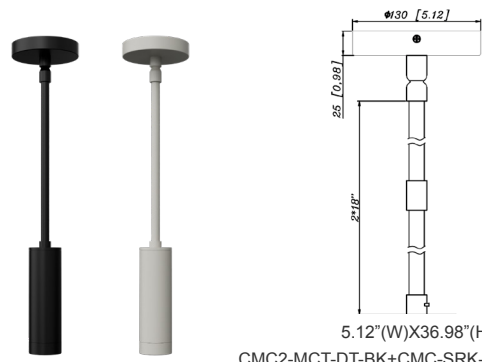

Type: _____

8 8/9"(H) X 2 4/9" (W) X 2" (D)

2" Cylinder, Pendant & Ceiling Cylinder Light, Aluminum Cylinder, White Aluminum Housing, Clear Glass Lens

Features

- Aluminum Base and Polycarbonate (PC) Lens
- Dimming: Dimmable Down to 10% Using a Standard TRIAC LED Dimmer TRIAC logo
- 7-Year Warranty
- Multi CCT: Selectable Multi-CCT & Power Switches Located the back of the fixtur

CMC-SRK-224-5C-WH = Universal Swivel W/ Rod Kit, 24 Or 48 Inches, 5-Wire, White

CMC-SRK-224-5C-BK = Universal Swivel W/ Rod Kit, 24 Or 48 Inches, 5-Wire, Black

ACCESSORIES:

CMC2-TRM-AG
Ceiling Mount Cylinder
Trim, Anodized Gold

CMC2-TRM-BN
Ceiling Mount Cylinder
Trim, Brushed Nickel

CMC2-HCDK-BK
Ceiling Mount Cylinder
Honeycomb Diffuser
Kit, Black

CMC2-HCDK-AG
Ceiling Mount Cylinder
Honeycomb Diffuser Kit,
Anodized Gold

CMC-CS-8FT-BK
Suspension Cable &
Canopy Set For CMC
Series, 8Ft, 5-Wire, Black

CMC-CS-8FT-WH
Suspension Cable &
Canopy Set For CMC
Series, 8Ft, 5-Wire, White

ACCESSORIES:

CMC2-MCT-DT-BK+CMC-CS-8FT-BK
CMC2-MCT-DT-WH+CMC-CS-8FT-WH

CMC2-MCT-DT-BK+CMC-SRK-218-5C-BK
CMC2-MCT-DT-WH+CMC-SRK-218-5C-WH