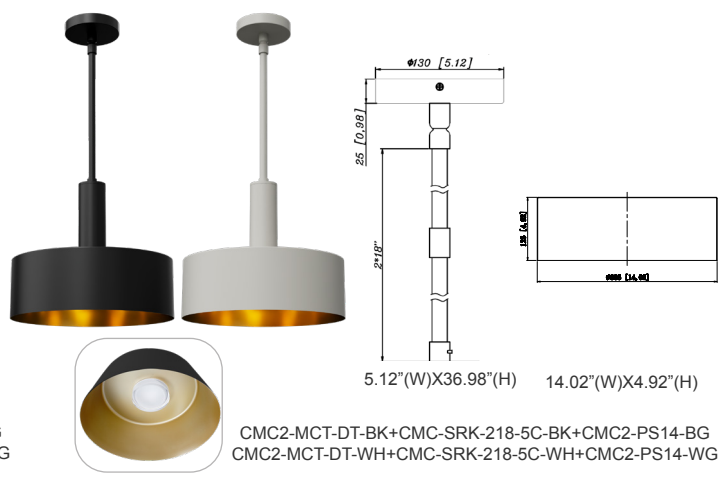

Type: _____

8 8/9"(H) X 2 4/9" (W) X 2" (D)

2" Cylinder, Pendant & Ceiling Cylinder Light, Aluminum Cylinder, White Aluminum Housing, Clear Glass Lens

Features

- Aluminum Base and Polycarbonate (PC) Lens
- Dimming: Dimmable Down to 10% Using a Standard TRIAC LED Dimmer TRIAC logo
- 7-Year Warranty
- Multi CCT: Selectable Multi-CCT & Power Switches Located the back of the fixtur

CMC-SRK-224-5C-WH = Universal Swivel W/ Rod Kit, 24 Or 48 Inches, 5-Wire, White

CMC-SRK-224-5C-BK = Universal Swivel W/ Rod Kit, 24 Or 48 Inches, 5-Wire, Black

ACCESSORIES:

CMC2-TRM-AG
Ceiling Mount Cylinder
Trim, Anodized Gold

CMC-CS-8FT-WH
Suspension Cable &
Canopy Set For CMC
Series, 8Ft, 5-Wire, White

ACCESSORIES:

CMC2-MCT-DT-BK+CMC-CS-8FT-BK
CMC2-MCT-DT-WH+CMC-CS-8FT-WH

CMC2-MCT-DT-BK+CMC-SRK-218-5C-BK
CMC2-MCT-DT-WH+CMC-SRK-218-5C-WH

CMC2-MCT-DT-BK+CMC-CS-8FT-BK+CMC2-PS12-BG
CMC2-MCT-DT-BK+CMC-CS-8FT-WH+CMC2-PS12-WG

CMC2-MCT-DT-BK+CMC-CS-8FT-BK+CMC2-PS14-BG
CMC2-MCT-DT-BK+CMC-CS-8FT-WH+CMC2-PS14-WG

CMC2-MCT-DT-BK+CMC-SRK-218-5C-BK+CMC2-PS12-BG
CMC2-MCT-DT-WH+CMC-SRK-218-5C-WH+CMC2-PS12-WG