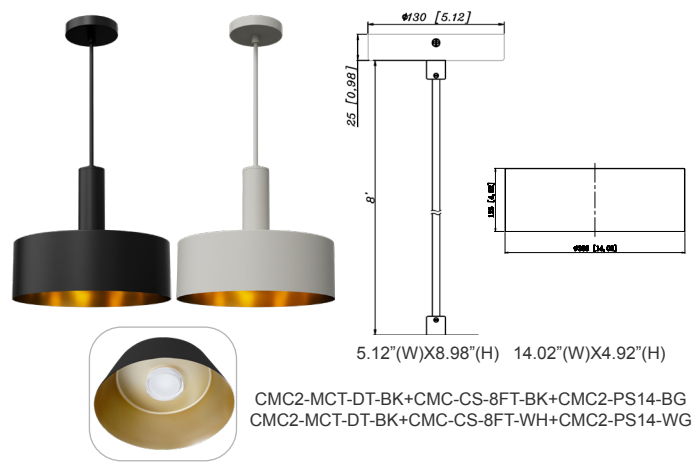

Type: _____

8 8/9"(H) X 2 4/9" (W) X 2" (D)

2" Cylinder, Pendant & Ceiling Cylinder Light, Aluminum Cylinder, White Aluminum Housing, Clear Glass Lens

Features

- Aluminum Base and Polycarbonate (PC) Lens
- Dimming: Dimmable Down to 10% Using a Standard TRIAC LED Dimmer TRIAC logo
- 7-Year Warranty
- Multi CCT: Selectable Multi-CCT & Power Switches Located the back of the fixtur

CMC-CS-8FT-WH
Suspension Cable &
Canopy Set For CMC
Series, 8Ft, 5-Wire, White

ACCESSORIES:

CMC2-MCT-DT-BK+CMC-CS-8FT-BK
CMC2-MCT-DT-WH+CMC-CS-8FT-WH

CMC2-MCT-DT-BK+CMC-SRK-218-5C-BK
CMC2-MCT-DT-WH+CMC-SRK-218-5C-WH

CMC2-MCT-DT-BK+CMC-CS-8FT-BK+CMC2-PS12-BG
CMC2-MCT-DT-BK+CMC-CS-8FT-WH+CMC2-PS12-WG

CMC2-MCT-DT-BK+CMC-CS-8FT-BK+CMC2-PS14-BG
CMC2-MCT-DT-BK+CMC-CS-8FT-WH+CMC2-PS14-WG

CMC2-MCT-DT-BK+CMC-SRK-218-5C-BK+CMC2-PS12-BG
CMC2-MCT-DT-WH+CMC-SRK-218-5C-WH+CMC2-PS12-WG