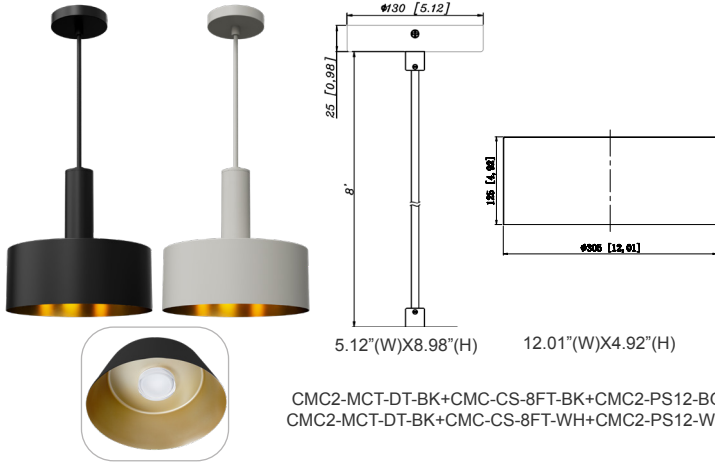

CMC-CS-8FT-WH
Suspension Cable &
Canopy Set For CMC
Series, 8Ft, 5-Wire, White

ACCESSORIES:

CMC2-MCT-DT-BK+CMC-CS-8FT-BK
CMC2-MCT-DT-WH+CMC-CS-8FT-WH

CMC2-MCT-DT-BK+CMC-SRK-218-5C-BK
CMC2-MCT-DT-WH+CMC-SRK-218-5C-WH

CMC2-MCT-DT-BK+CMC-CS-8FT-BK+CMC2-PS12-BG
CMC2-MCT-DT-BK+CMC-CS-8FT-WH+CMC2-PS12-WG

CMC2-MCT-DT-BK+CMC-CS-8FT-BK+CMC2-PS14-BG
CMC2-MCT-DT-BK+CMC-CS-8FT-WH+CMC2-PS14-WG

CMC2-MCT-DT-BK+CMC-SRK-218-5C-BK+CMC2-PS12-BG
CMC2-MCT-DT-WH+CMC-SRK-218-5C-WH+CMC2-PS12-WG