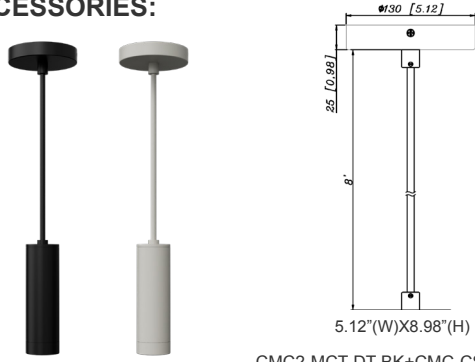

Type: _____

8 8/9"(H) X 2 4/9" (W) X 2" (D)

2" Cylinder, Pendant & Ceiling Cylinder Light, Aluminum Cylinder, White Aluminum Housing, Clear Glass Lens

Features

- Aluminum Base and Polycarbonate (PC) Lens
- Dimming: Dimmable Down to 10% Using a Standard TRIAC LED Dimmer TRIAC logo
- 7-Year Warranty
- Multi CCT: Selectable Multi-CCT & Power Switches Located the back of the fixtur

CMC-SRK-224-5C-WH = Universal Swivel W/ Rod Kit, 24 Or 48 Inches, 5-Wire, White

CMC-SRK-224-5C-BK = Universal Swivel W/ Rod Kit, 24 Or 48 Inches, 5-Wire, Black

ACCESSORIES:

CMC2-TRM-AG
Ceiling Mount Cylinder
Trim, Anodized Gold

CMC2-TRM-BN
Ceiling Mount Cylinder
Trim, Brushed Nickel

CMC2-HCDK-BK
Ceiling Mount Cylinder
Honeycomb Diffuser
Kit, Black

CMC2-HCDK-AG
Ceiling Mount Cylinder
Honeycomb Diffuser Kit,
Anodized Gold

CMC-CS-8FT-BK
Suspension Cable &
Canopy Set For CMC
Series, 8Ft, 5-Wire, Black

CMC-CS-8FT-WH
Suspension Cable &
Canopy Set For CMC
Series, 8Ft, 5-Wire, White

ACCESSORIES:

CMC2-MCT-DT-BK+CMC-CS-8FT-BK
CMC2-MCT-DT-WH+CMC-CS-8FT-WH

CMC2-MCT-DT-BK+CMC-SRK-218-5C-BK
CMC2-MCT-DT-WH+CMC-SRK-218-5C-WH