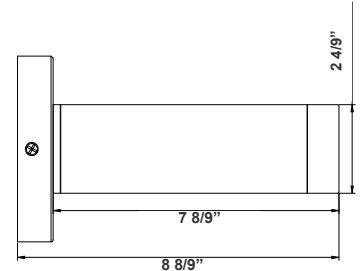

Type: _____

8 8/9"(H) X 2 4/9" (W) X 2" (D)

2" Cylinder, Pendant & Ceiling Cylinder Light, Aluminum Cylinder, White Aluminum Housing, Clear Glass Lens

Features

- Aluminum Base and Polycarbonate (PC) Lens
- Dimming: Dimmable Down to 10% Using a Standard TRIAC LED Dimmer TRIAC logo
- 7-Year Warranty
- Multi CCT: Selectable Multi-CCT & Power Switches Located the back of the fixtur

Technical Specification

Electrical:

- Voltage: 120V, 60Hz
- Power Factor: >0.90
- THD: <20%
- Wattage: 6W
- Efficacy: 75 LP

Mechanical:

- Aluminum Housing & Glass Lens
- Suspension Cable & Canopy Set Accessories Avail.
- Universal Swivel W/ Rod Kit Accessories Avail. Ambient Operating Temperature: -13°F to 113°F
- Rated life: 70,000 hrs
- IP Rating: IP40 suitable for damp locations