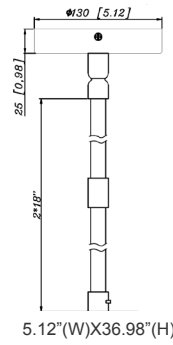

CMC1XL-MCT-BK+CMC-SRK-218-5C-BK
CMC1XL-MCT-WH+CMC-SRK-218-5C-WH