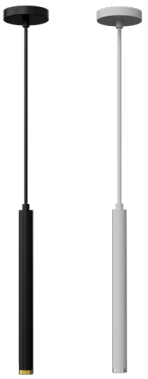

Type: _____

19 1/4"(H) X 4 3/4"(W) X 1 1/8"(D)

1" Cylinder, Pendant & Ceiling Cylinder Light, Aluminum Cylinder, White Aluminum Housing, Clear Glass Lens

Features

- Multi CCT: Selectable Multi-CCT Switches on the back of the fixture(Dual Function)
- Triac Dimmable at 120V & 0-10V Dimming at 120-277V
- 7-Year Warranty
- Aluminum Base and Polycarbonate (PC) Lens

CMC-SRK-218-5C-BK = Universal Swivel W/ Rod Kit, 18 Or 36 Inches, 5-Wire, Black

CMC-SRK-224-5C-WH = Universal Swivel W/ Rod Kit, 24 Or 48 Inches, 5-Wire, White

CMC-SRK-224-5C-BK = Universal Swivel W/ Rod Kit, 24 Or 48 Inches, 5-Wire, Black

ACCESSORIES:

CMC1-TRM-AG
Trim, Anodized Gold

CMC1-TRM-BN
Trim, Brushed Nickel

CMC-CS-8FT-BK
Suspension Cable &
Canopy Set For CMC
Series, 8Ft, 5-Wire, Black

CMC-CS-8FT-WH
Suspension Cable &
Canopy Set For CMC
Series, 8Ft, 5-Wire, White

ACCESSORIES:

CMC1XL-MCT-BK+CMC-CS-8FT-BK
CMC1XL-MCT-WH+CMC-CS-8FT-WH

CMC1XL-MCT-BK+CMC-SRK-218-5C-BK
CMC1XL-MCT-WH+CMC-SRK-218-5C-WH

CMC1XL-MCT-BK+CMC-CS-8FT-BK+CMC1-TRM-AG
CMC1XL-MCT-WH+CMC-CS-8FT-WH+CMC1-TRM-BN