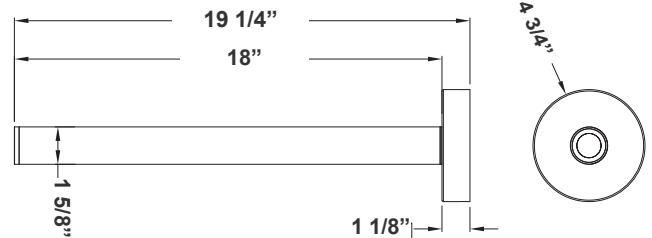

Type: _____

19 1/4"(H) X 4 3/4"(W) X 1 1/8"(D)

1" Cylinder, Pendant & Ceiling Cylinder Light, Aluminum Cylinder, White Aluminum Housing, Clear Glass Lens

Features

- Multi CCT: Selectable Multi-CCT Switches on the back of the fixture(Dual Function)
- Triac Dimmable at 120V & 0-10V Dimming at 120-277V
- 7-Year Warranty
- Aluminum Base and Polycarbonate (PC) Lens

Technical Specifications

Electrical:

- Voltage: 120-277V
- Power Factor: >0.90
- THD: <20%
- Wattage: 10W
- Efficacy: 70 LPW

Mechanical:

- Aluminum Housing & Glass Lens
- Suspension Cable & Canopy Set Accessories Avail.
- Universal Swivel W/ Rod Kit Accessories Avail. Ambient Operating Temperature: -13°F to 113°F
- Rated life: 70,000 hrs
- IP Rating: IP40 suitable for damp locations