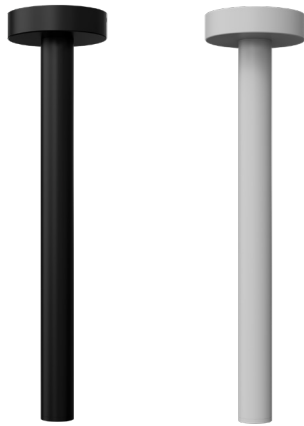

CMC SERIES COMMERCIAL INDOOR LIGHTING

CMC1XL-MCT-BK
CMC1XL-MCT-WH

MCT Multi Color Temperature (Selectable)

Shown With
Suspension cable

Avail Finish:

Customer Name: _____

Project Name: _____

Note: _____

Type: _____

19 1/4"(H) X 4 3/4"(W) X 1 1/8"(D)

1" Cylinder, Pendant & Ceiling Cylinder Light, Aluminum Cylinder, White Aluminum Housing, Clear Glass Lens

Features

- Multi CCT: Selectable Multi-CCT Switches on the back of the fixture(Dual Function)
- Triac Dimmable at 120V & 0-10V Dimming at 120-277V
- 7-Year Warranty
- Aluminum Base and Polycarbonate (PC) Lens

Technical Specifications

Electrical:

- Voltage: 120-277V
- Power Factor: >0.90
- THD: <20%
- Wattage: 10W
- Efficacy: 70 LPW

Mechanical:

- Aluminum Housing & Glass Lens
- Suspension Cable & Canopy Set Accessories Avail.
- Universal Swivel W/ Rod Kit Accessories Avail. Ambient Operating Temperature: -13°F to 113°F
- Rated life: 70,000 hrs
- IP Rating: IP40 suitable for damp locations

Applications:

- 1" Cylinder, Pendant & Ceiling Cylinder Light, Aluminum Cylinder, White Aluminum Housing, Clear Glass Lens

Other Models:

- 6W | 450LM | CMC2-MCT-DT-WH
- 6W | 450LM | CMC2L-MCT-DT-WH
- 15W | 1125LM | CMC4-MCTP-DD-WH
- 75W | 2625LM | CMC6-MCTP-DD-WH
- 6W | 450LM | CMC2-MCT-DT-BK
- 6W | 450LM | CMC2L-MCT-DT-BK
- 15W | 1125LM | CMC4-MCTP-DD-BK
- 75W | 2625LM | CMC6-MCTP-DD-BK