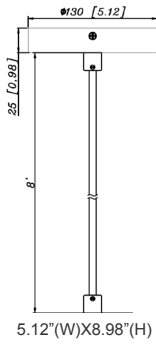

ACCESSORIES:

CMC1XL-MCT-BK+CMC-CS-8FT-BK
CMC1XL-MCT-WH+CMC-CS-8FT-WH