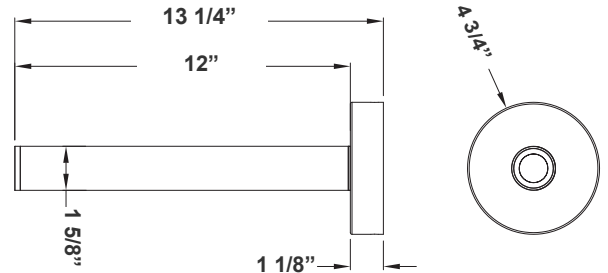

Customer Name: _____

Project Name: _____

Note: _____

Type: _____

13 1/4"(H) X 4 3/4"(W) X 1 1/8"(D)

Features

- Multi CCT: Selectable Multi-CCT Switches on the back of the fixture(Dual Function)
- Triac Dimmable at 120V & 0-10V Dimming at 120-277V
- 7-Year Warranty
- Aluminum Base and Polycarbonate (PC) Lens

Technical Specifications

Electrical:

- Voltage: 120-277V
- Power Factor: >0.90
- THD: <20%
- Wattage: 10W
- Efficacy: 70 LPW

Mechanical:

- Aluminum Housing & Glass Lens
- Suspension Cable & Canopy Set Accessories Avail.
- Universal Swivel W/ Rod Kit Accessories Avail. Ambient Operating Temperature: -13°F to 113°F
- Rated life: 70,000 hrs
- IP Rating: IP40 suitable for damp locations

CMC-SRK-218-5C-BK = Universal Swivel W/ Rod Kit, 18 Or 36 Inches, 5-Wire, Black

CMC-SRK-224-5C-WH = Universal Swivel W/ Rod Kit, 24 Or 48 Inches, 5-Wire, White

CMC-SRK-224-5C-BK = Universal Swivel W/ Rod Kit, 24 Or 48 Inches, 5-Wire, Black