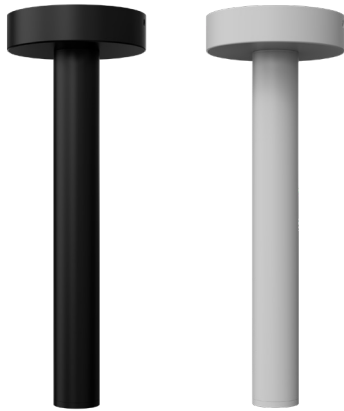

CMC SERIES COMMERCIAL INDOOR LIGHTING

CMC1L-MCT-BK
CMC1L-MCT-WH

MCT Multi Color Temperature (Selectable)

Shown With
Suspension cable

1" Cylinder, Pendant & Ceiling Cylinder Light, Aluminum Cylinder, White Aluminum Housing, Clear Glass Lens

Customer Name: _____

Project Name: _____

Note: _____

Type: _____

13 1/4"(H) X 4 3/4"(W) X 1 1/8"(D)

Features

- Multi CCT: Selectable Multi-CCT Switches on the back of the fixture(Dual Function)
- Triac Dimmable at 120V & 0-10V Dimming at 120-277V
- 7-Year Warranty
- Aluminum Base and Polycarbonate (PC) Lens

Technical Specifications

Electrical:

- Voltage: 120-277V
- Power Factor: >0.90
- THD: <20%
- Wattage: 10W
- Efficacy: 70 LPW

Mechanical:

- Aluminum Housing & Glass Lens
- Suspension Cable & Canopy Set Accessories Avail.
- Universal Swivel W/ Rod Kit Accessories Avail. Ambient Operating Temperature: -13°F to 113°F
- Rated life: 70,000 hrs
- IP Rating: IP40 suitable for damp locations

Applications:

- 1" Cylinder, Pendant & Ceiling Cylinder Light, Aluminum Cylinder, White Aluminum Housing, Clear Glass Lens

Other Models:

- 6W | 450LM | CMC2-MCT-DT-WH
- 6W | 450LM | CMC2L-MCT-DT-WH
- 15W | 1125LM | CMC4-MCTP-DD-WH
- 75W | 2625LM | CMC6-MCTP-DD-WH
- 6W | 450LM | CMC2-MCT-DT-BK
- 6W | 450LM | CMC2L-MCT-DT-BK
- 15W | 1125LM | CMC4-MCTP-DD-BK
- 75W | 2625LM | CMC6-MCTP-DD-BK