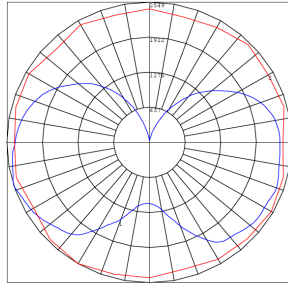

Phone: (877) 805-2252 | Fax: (877) 805-2252
www.westgatemfg.com

WG-Z6-Z9-ZZ

Photometrics: CL-HL-240W-50K-E39

BUD Rating: B3-U5-G5

Performance Table: CL-HL-200W-50K-E39

MODEL NO.	Wattage	Voltage	Lumens	Color Temp.	BUG Rating	LPW
CL-HL-240W-50K-E39	240W	120~277V	34800LM	5000K	B3-U5-G5	145