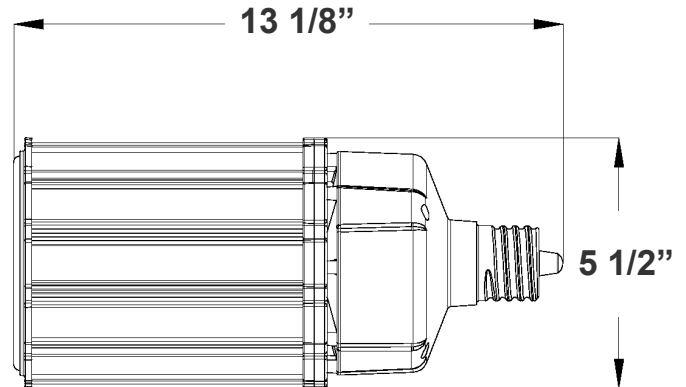

CL-EHL SERIES Industrial Lighting

CL-HL-240W-50K-E39

WESTGATE
THE FUTURE IS HERE...AND IT'S QUITE BRIGHT!

Customer Name: _____

Project Name: _____

Note: _____

Type: _____

13 1/8"(H) x 5 1/2"(W)

Technical Specifications

Electrical:

- Voltage: 120-277V AC 50/60Hz
- Wattage: 240W
- Power Factor: >0.9
- AC Direct / Bypass Existing Ballast
- THD: ≤20%
- Efficacy: 145 LPW

Lighting:

- LED SMD type: Edison 2835
- Total Lumens: 34800LM
- Color Temperatures: 5000K
- Color Rendering Index: CRI ≥ 80
- Beam Angle: 360°
- Replacement Range: 800W HID