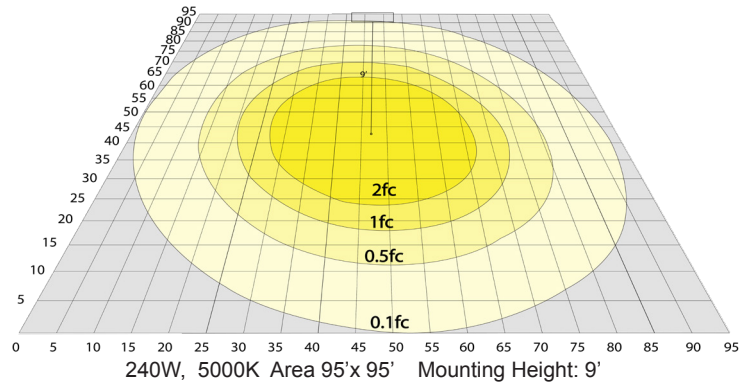

Technical Specifications

Electrical:

- Voltage: 120-277V AC 50/60Hz
- Wattage: 240W
- Power Factor: >0.9
- AC Direct / Bypass Existing Ballast
- THD: ≤20%
- Efficacy: 145 LPW

Lighting:

- LED SMD type: Edison 2835
- Total Lumens: 34800LM
- Color Temperatures: 5000K
- Color Rendering Index: CRI ≥ 80
- Beam Angle: 360°
- Replacement Range: 800W HID

Phone: (877) 805-2252 | Fax: (877) 805-2252
www.westgatemfg.com

WG-Z6-Z9-ZZ

Photometrics: CL-HL-240W-50K-E39

BUD Rating: B3-U5-G5

Performance Table: CL-HL-200W-50K-E39

MODEL NO.	Wattage	Voltage	Lumens	Color Temp.	BUG Rating	LPW
CL-HL-240W-50K-E39	240W	120~277V	34800LM	5000K	B3-U5-G5	145

Sample Ordering

Model Size Wattage Color Temp. Base

CL - EHL - 240W - - E39
50K = 5000K

Accessory:

Blank = No Option For Accessories

Example:

1. CL-EHL-240W-50K-E39 (FOR CL EHL 240W 50K FIXTURE 120-277V)