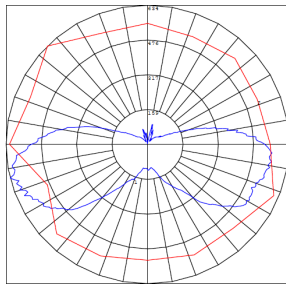

Lighting:

- LED Type: SMD2835
- Total lumens: 4500LM/5580LM
- Color temperature: 3000K/5000K
- Color rendering index: >80
- Beam angle: 360°
- Replacement Range: 50~100MH

Applications:

- LED Corn Lamp suitable for supermarkets, warehouses, garages, home, offices, hotels, hospitals, schools, highbay retrofitting

Photometrics: CL-EHL-36W-E39

BUD Rating: B2-U3-G3

36W, 5000K Area 55'x 55' Mounting Height: 9'

Other Views:

Side View

Front View

Performance Table: CL-EHL-36W-E39

MODEL NO.	Wattage	Voltage	Lumens	Color Temp.	BUG Rating	LPW
CL-EHL-36W-30K-E39	36W	120~277V	4500	3000K	B2-U3-G3	125
CL-EHL-36W-50K-E39	36W	120~277V	5580	5000K	B2-U3-G3	155