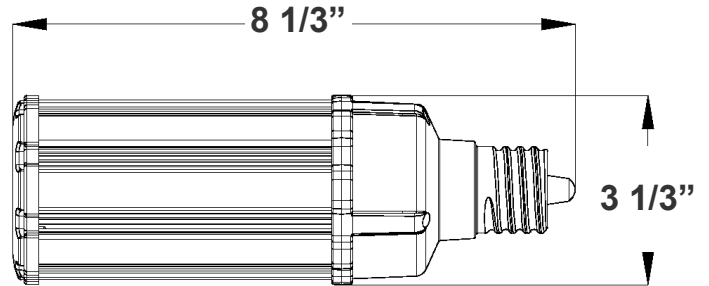

CL-EHL SERIES Industrial Lighting

CL-EHL-36W-30K-E39

CL-EHL-36W-50K-E39

Customer Name: _____

Project Name: _____

Note: _____

Type: _____

8 1/3"(H) x 3 1/3"(W)

Technical Specifications

Electrical:

- Voltage: 120-277V AC 50/60Hz
- Wattage: 36W
- Power Factor: >0.9
- AC Direct / Bypass Existing Ballast
- THD: ≤20%
- Efficacy: 125/155 LPW

Mechanical:

- PC and Aluminum housing and Sealant pouring for whole driver
- E39 Mogul Base
- Operating temperature: -40°F to 176°F
- Minimum Enclosed Space Dimension: 15.0"(H) x 7.9"(D) and 928 Cubic in
- Suitable for Damp Location

Photometrics: CL-EHL-36W-E39

BUD Rating: B2-U3-G3

36W, 5000K Area 55'x 55' Mounting Height: 9'

Other Views:

Side View

Front View

Performance Table: CL-EHL-36W-E39

MODEL NO.	Wattage	Voltage	Lumens	Color Temp.	BUG Rating	LPW
CL-EHL-36W-30K-E39	36W	120~277V	4500	3000K	B2-U3-G3	125
CL-EHL-36W-50K-E39	36W	120~277V	5580	5000K	B2-U3-G3	155