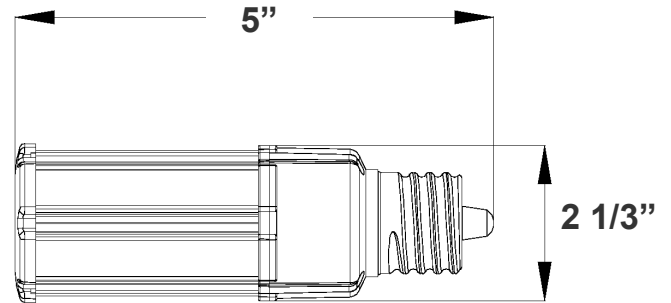

CL-EHL SERIES Industrial Lighting

CL-EHL-12W-30K-E26
CL-EHL-12W-50K-E26

Customer Name: _____
Project Name: _____
Note: _____ | Type: _____

5"(H) x 2 1/3"(W)

LED Corn Lamp suitable for supermarkets, warehouses, garages, home, offices, hotels, hospitals, schools, high bay retrofiting

Mechanical:

- PC and Aluminum Housing and Sealant Pouring for Whole Driver
- Meet 4KV surge immunity level
- Operating temperature: -40°F to 176°F
- Minimum Enclosed Space Dimension: 11.8"(H) x 7.1"(D) and 593 Cubic in.
- Suitable for Damp Location

Photometrics: CL-EHL-12W-E26

BUD Rating: B1-U3-G2

12W, 5000K Area 50'x 50' Mounting Height: 9'

Other Views:

Side View

Front View

Performance Table: CL-EHL-12W-E26

MODEL NO.	Wattage	Voltage	Lumens	Color Temp.	BUG Rating	LPW
CL-EHL-12W-30K-E26	12W	120~277V	1500	3000K	B1-U3-G2	125
CL-EHL-12W-50K-E26	12W	120~277V	1860	3000K	B1-U3-G2	155