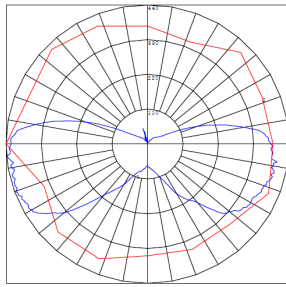

Lighting:

- LED SMD type: Edison 2835
- Total Lumens: 1500LM/ 1860LM
- Color temperature: 5000K/3000K
- Color Rendering Index: CRI ≥ 80
- Beam angle: 360°
- Replacement Range: 30~50MH

Applications:

- LED Corn Lamp suitable for supermarkets, warehouses, garages, home, offices, hotels, hospitals, schools, highbay retrofiting

Photometrics: CL-EHL-12W-E26

BUD Rating: B1-U3-G2

12W, 5000K Area 50'x 50' Mounting Height: 9'

Other Views:

Side View

Front View

Performance Table: CL-EHL-12W-E26

MODEL NO.	Wattage	Voltage	Lumens	Color Temp.	BUG Rating	LPW
CL-EHL-12W-30K-E26	12W	120~277V	1500	3000K	B1-U3-G2	125
CL-EHL-12W-50K-E26	12W	120~277V	1860	3000K	B1-U3-G2	155