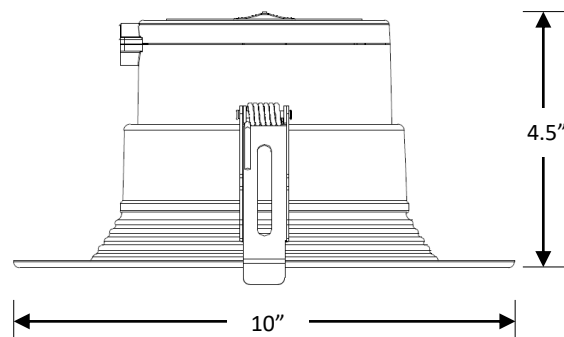

DIMENSIONS

Weight: 1.4 lbs.

ORDERING INFORMATION

Example: WHL-CDR8-5L-LKFS-WHT

Series	Nominal Lumen Output (Selectable)	CCT (Selectable)	Baffle Type
CDR8	5L 5,000/4,000/3,000	LKFS	WHT White Baffle

Warehouse-Lighting.com
2750 South 163rd St
New Berlin, WI 53151