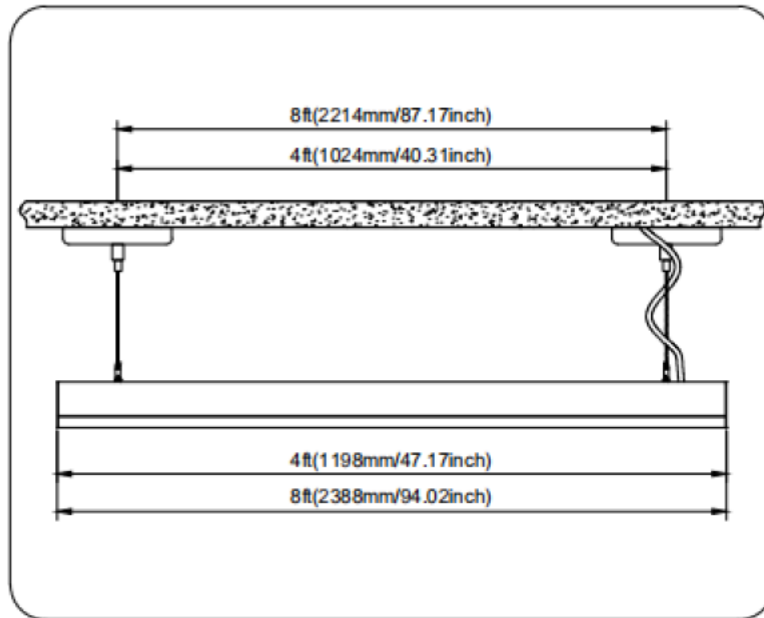

■ Installation Dimension(suspended)

Installation Dimension	
4ft	1075mm/42.32inch
8ft	2265mm/89.17inch

■ SUSPENDED MOUNT (UP & DOWN LIGHTING VERSION)