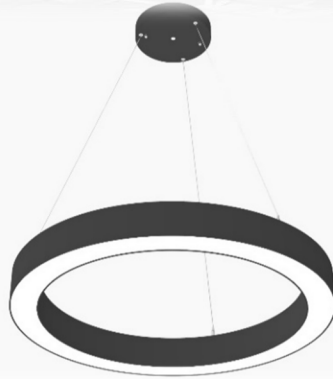

# Beam Pendant Direct Series

**This 24" round linear pendant brings another style to our linear architectural family. This fixture is ideal for small seating areas and tables in commercial buildings, schools/libraries, reception areas and conference rooms. There are 4 color temperature options, field selectable. It is available in white or black finishes and can be pendant mounted.**

## Specifications

CRI	>82	Ratings & Certifications	cULus, Damp Location
Light Source	Integrated LED	Beam Angle	Wide
Voltage	120-277V	Dimmable	0-10v
Color Temperature	3000K - 3500K - 4000K - 5000K	Mounting Options	Suspended
Wattage	20W/30W/40W	Operating Temperature	-30° C to 40° C (-22° F to 104° F)
LPW	80-100	Lumens	3200 - 4000
Housing	Extruded Aluminum	Finish	Black or White
Product Weight	9.92 lbs	Product Dimensions	23.62" Diameter x 3.15" Height
Shipping Weight	11.02 lbs	Shipping Dimensions	24.4" L x 24.8" W x 3.93" H
Lifespan	50,000+	Warranty	5 Years

## Order Information

Architectural Pendant Round			Example: BEAMPEND-24-4C40WS-BK-G2		
Series	Diameter	CCT	Wattage	Finish	Generation
BEAMPEND	<b>24</b> 24" Round	<b>4CT</b> 3000K/3500K/4000K/5000K	<b>40W</b> Select 20W/30W/40W	<b>BK</b> Black  <b>WH</b> White	G2