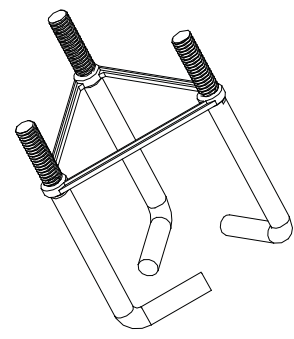

EasyLED Series
EasyLED Flat Top Bollard with LED Cone Reflector

BOLAN