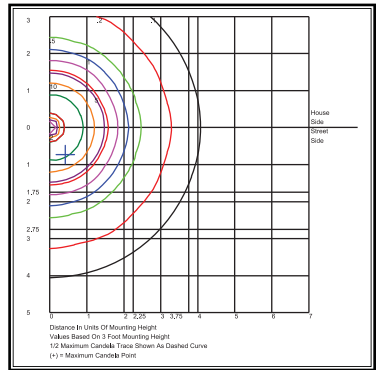

LD

**EasyLED Series**  
**EasyLED Flat Top Bollard with LED Cone Reflector**

**BOLAN**

**BOLPC**

**BOLRM**

**3EBL120277**

**BOFRLQF1X15U5K**

**PHOTOMETRICS**