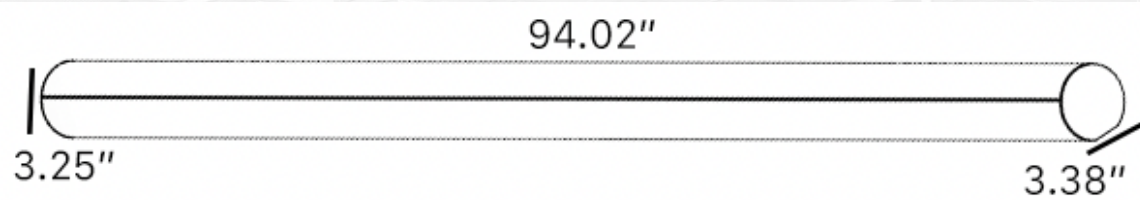

PROJECT NAME _____
ITEM # _____
FIXTURE SCHEDULE _____
NOTES _____

BEAMRD8