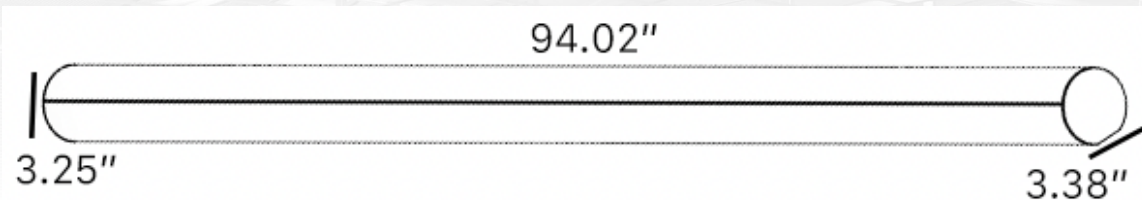

INDUSTRIAL AND COMMERCIAL
LIGHTING MFR SINCE 2003

PROJECT NAME _____
ITEM # _____
FIXTURE SCHEDULE _____
NOTES _____

BEAMRD8

BEAMRD4