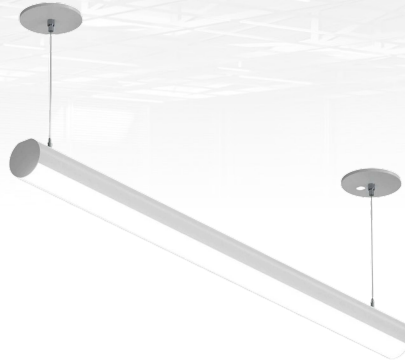

INDUSTRIAL AND COMMERCIAL
LIGHTING MFR SINCE 2003

PROJECT NAME _____
ITEM # _____
FIXTURE SCHEDULE _____
NOTES _____

4' Round Beam G2 Series

The Warelight linear LED 4 foot round beam brings clean lines and clear LED illumination to commercial and residential interiors. The linear lights can create a functional yet relaxing atmosphere and provide an even wash of light within a space.

Specifications

CRI	>80	Ratings & Certifications	UL, Damp Listed
Light Source	LED	Dimmable	0-10v
Lens	Polycarbonate (PC)	Mounting Options	Suspended or Surface
Color Temperature	3000K - 3500K - 4000K - 5000K	Operating Temperature	-20° C to 40° C (-4° F to 104° F)
Wattage	40W	Lumens	4400 - 4800
LPW	110-120	Voltage	120-277v
Housing	White	Product Dimensions	47.17" L x 3.38" W x 3.25" H
Product Weight	7.72 lbs.	Shipping Dimensions	48.23" L x 3.62" W x 3.62" H
Shipping Weight	8.38 lbs.	Warranty	5-year
Finish	White		

Mount Options

Suspended Mount with Canopy Kit

Canopy Kit

Dimensions

Item	Length	Width	Height	Weight
BEAMRD-4-40W-4CT-DMV-WH-G2	47.17"	3.38"	3.25"	7.72 lbs.
BEAMRD-8-80W-4CT-DMV-WH-G2	94.02"	3.38"	3.25"	12.23 lbs.