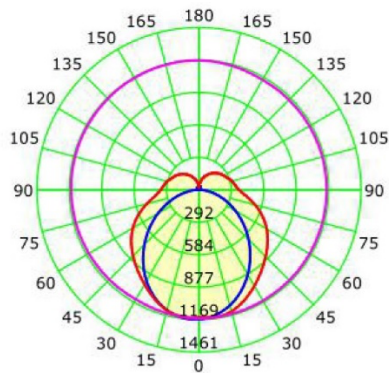

SKU	Dimensions	Finish	Lumens
BEAMLED4-TPFR-40W-3CT-DMV	47 5/16" L x 2 3/8" W x 2 3/4" H	Frosted	3500K = 4400
			4000K = 4500
			5000K = 4600
BEAMLED8-TPFR-80W-3CT-DMV	95 9/32" L x 2 3/8" W x 2 3/4" H	Frosted	3500K = 8800
			4000K = 8900
			5000K = 9200

Series	Length	Finish	Wattage	CCT	Dimming
BEAMLED	4 = 4 foot	TPFR (Frosted)	40W	3CT = CCT Selectable: 3500K / 4000K / 5000K	DMV = 0-10V Dimmable
	8 = 8 foot		80W		

LED Frosted Linear Fixture

Photometrics