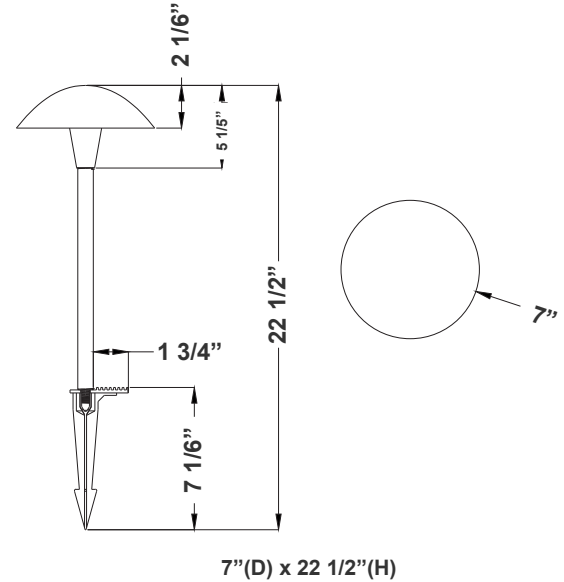

AA SERIES Landscape Lighting

AA-18L-ORB
AA-STEM-15-RGBW-PB-ORB

AA-18L-BK
AA-STEM-15-RGBW-PB-BK

AA-18L-AZ
AA-STEM-15-RGBW-PB-AZ

AA SERIES NEW GENERATION OF PATH LIGHTS

New Generation of Integrated LED Path Lights, Selectable Color Temperature Or Push-Button RGBWW With Scenes, App-Controlled RGBW In 3 Finishes, Simulated Antique Brass, Black, and Metallic Oil-Rubbed Bronze. 2 Different Heights: 15" Or 22" Stems And Caps Are Sold Separately

Customer Name: _____
Project Name: _____
Note: _____ | Type: _____

Features

- PB: RGBW (Push Button is on top of the Stem)
- Polycarbonate Lens
- Model 18 Aluminum Path Light Cap
- Push Button RGBW LED Path Light Stem

Technical Specifications

Electrical:

- Voltage: 12-24V AC
- Wattage: 5W
- Power Factor: >0.90
- Efficacy: 66.7 LPW

Mechanical:

- Die-Cast Aluminum
- 8-1/2" PC Spike Included
- 1/2" Threaded Stem
- Color: Oil-Rubbed Bronze, Black and Antique Brass
- Polycarbonate Lens
- Operating Temperature: -4°F to 104°F
- 1-Year Warranty
- Suitable for Wet location