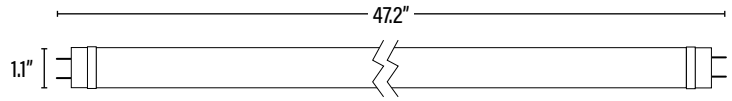

COMPONENTS

LED Light Source	Smalite 2835
------------------	--------------

CONSTRUCTION

Housing	Glass / Plastic End Caps
Lens	Frosted
Base / Power Supply	G13 - Medium Bi Pin

QUALIFICATIONS

Visit www.designlights.org/search to confirm qualification. • Published lumens on LED products are approximate and may vary slightly. • Specifications are subject to change without notice.

Item#: **WL-91142**
LED DUAL POWER LINEAR T8

DIMENSIONS (Inches)

Length (MOL)	47.2"
Width/Diameter (MOD)	1.1"
Net Weight (Lbs)	--

SUPPORTING DOCUMENTS (Grey = not available at this time.)

Product Sheet	VIEW
Install Instructions	VIEW
IES Download from Web Item	VIEW
LM79	VIEW
LM80	VIEW

PACKAGING

		UPC	DIMENSIONS (LxWxH)	GROSS WEIGHT (Lbs)
Master Carton	25	10811768027072	49.7" x 7.5" x 6.5"	11.6
Individual Box	1	811768027075	--	0.46
Country of Origin	China			
HS Tariff	8539.50.0050			