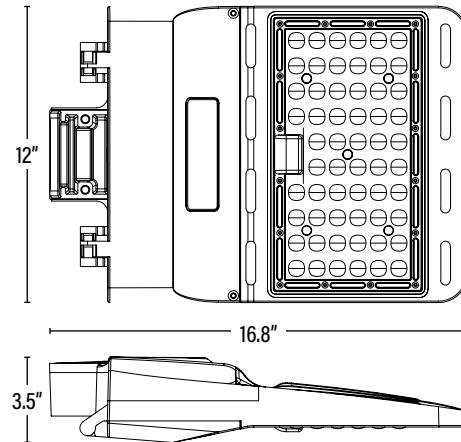

CONSTRUCTION

Housing	Aluminum
Lens	PC
Base / Power Supply	Hard Wire / Surge Protector
Finish	Bronze
Effective Projected Area (EPA)	0.23 ft ²
Wind Shear Rating	116.8 mph

QUALIFICATIONS

Model Number	STL3P-150W-5000K-C-MB-HC-P
--------------	----------------------------

DIMENSIONS (Inches)	
Length	16.8"
Width	12"
Height	3.5"
Net Weight (Lbs)	--

SUPPORTING DOCUMENTS (Grey = not available at this time.)	
Product Sheet	VIEW
Install Instructions	VIEW
IES Download from Web Item	VIEW
LM79	VIEW
LM80	VIEW

PACKAGING		UPC	DIMENSIONS (LxWxH)	GROSS WEIGHT (Lbs)
Master Carton	1	811768028249	--	--
Country of Origin	China			
HS Tariff	9405.10.6020			

ORDERING* Qualification Model # STL3P-150W-5000K-C-MB-HC-P

ITEM#	DESCRIPTION	CASE
84042	LED HL STEALTH™ 150W/50K/DIMM/120-277V/BRZ - DLC®	1