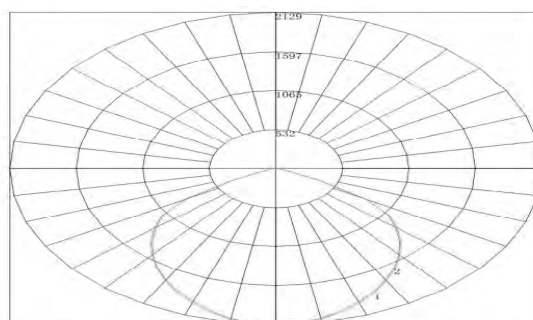

PHOTOMETRY

Lighting Supplier Since 2003

WAREHOUSE-LIGHTING.COM

Warehouse-Lighting.com
2750 South 163rd St
New Berlin, WI 53151

Warehouse-Lighting.com
Phone: 888-454-4480
info@warehouse-lighting.com