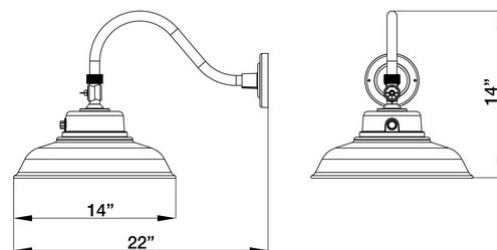

75120A | 75123A | 75126A LED Driverless Gooseneck Flood light 40W, 120/240/277V, White

Features:

- Clear Polycarbonate Lens
- Swivel head fixture
- Operating Temperature: -40°F to 122°F
- Photocell Included
- Powder Coated: White
- Aluminum Housing
- Environment: IP65 Rated - Suitable for Wet Locations
- Certification: ETL
- 5 Year Limited Warranty

Part #	Wattage	Voltage	Lumens	CCT	CRI	Dimming	Lighting Pattern	Lumens/Watt
75120A	40W	120/240/277	5,219	3000K	>72	N/A	Outdoor	138lm/W
75123A			4,800	4000K				
75126A			4,800	5000K