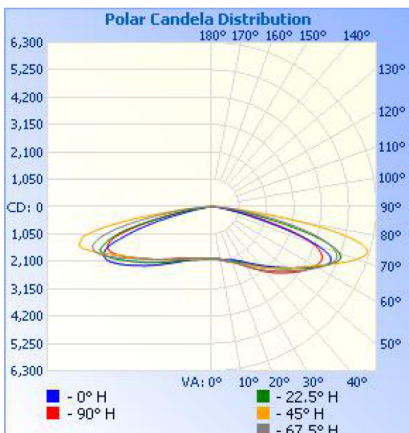

#### TYPE IV:

**Illuminance at a Distance**

	Center Beam fc	Beam Width	
17.0ft	13.9 fc	35.6 ft	17.2 ft
34.0ft	3.47 fc	71.3 ft	34.4 ft
51.0ft	1.54 fc	106.9 ft	51.6 ft
68.0ft	0.87 fc	142.5 ft	68.8 ft
85.0ft	0.55 fc	178.1 ft	86.0 ft
102.0ft	0.39 fc	213.8 ft	103.2 ft

#### TYPE V:

**Illuminance at a Distance**

	Center Beam fc	Beam Width	
17.0ft	6.90 fc	143.8 ft	60.9 ft
34.0ft	1.72 fc	287.5 ft	121.7 ft
51.0ft	0.77 fc	431.3 ft	182.6 ft
68.0ft	0.43 fc	575.1 ft	243.5 ft
85.0ft	0.28 fc	718.9 ft	304.4 ft
102.0ft	0.19 fc	862.6 ft	365.2 ft