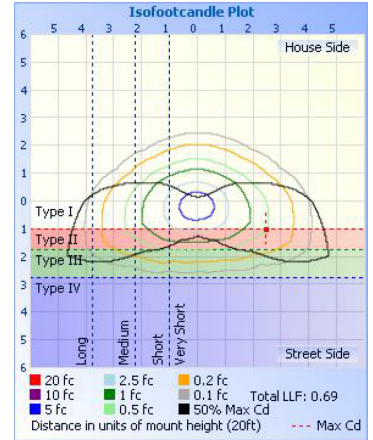

Area Light Gen 3

150W

Photometrics:

TYPE III:

Illuminance at a Distance

	Center Beam fc	Beam Width	
17.0ft	14.9 fc	40.4 ft	108.4 ft
34.0ft	3.73 fc	80.8 ft	216.7 ft
51.0ft	1.66 fc	121.2 ft	325.1 ft
68.0ft	0.93 fc	161.6 ft	433.5 ft
85.0ft	0.60 fc	201.9 ft	541.9 ft
102.0ft	0.41 fc	242.3 ft	650.2 ft

Vert. Spread: 99.8°
Horiz. Spread: 145.2°

TYPE IV:

Illuminance at a Distance

	Center Beam fc	Beam Width	
17.0ft	13.9 fc	35.6 ft	17.2 ft
34.0ft	3.47 fc	71.3 ft	34.4 ft
51.0ft	1.54 fc	106.9 ft	51.6 ft
68.0ft	0.87 fc	142.5 ft	68.8 ft
85.0ft	0.55 fc	178.1 ft	86.0 ft
102.0ft	0.39 fc	213.8 ft	103.2 ft

Vert. Spread: 92.7°
Horiz. Spread: 53.7°

TYPE V:

Illuminance at a Distance

	Center Beam fc	Beam Width	
17.0ft	6.90 fc	143.8 ft	60.9 ft
34.0ft	1.72 fc	287.5 ft	121.7 ft
51.0ft	0.77 fc	431.3 ft	182.6 ft
68.0ft	0.43 fc	575.1 ft	243.5 ft
85.0ft	0.28 fc	718.9 ft	304.4 ft
102.0ft	0.19 fc	862.6 ft	365.2 ft

Vert. Spread: 153.4°
Horiz. Spread: 121.6°

Warehouse-Lighting.com
2750 South 163rd St
New Berlin, WI 53151

Warehouse-Lighting.com
Phone: 888-454-4480
info@warehouse-lighting.com