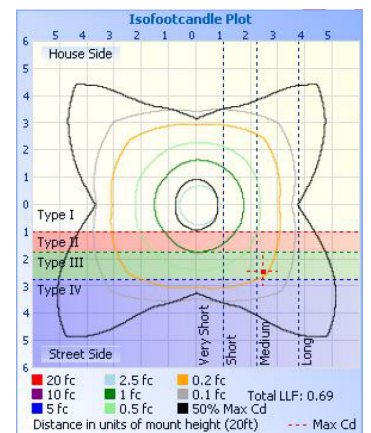

Warehouse-Lighting.com
2750 South 163rd St
New Berlin, WI 53151

Warehouse-Lighting.com
Phone: 888-454-4480
info@warehouse-lighting.com