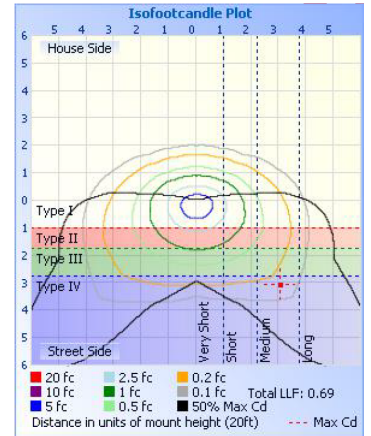

Area Light Gen 3

150W

Photometrics:

TYPE III:

Illuminance at a Distance

	Center Beam fc	Beam Width	
17.0ft	14.9 fc	40.4 ft	108.4 ft
34.0ft	3.73 fc	80.8 ft	216.7 ft
51.0ft	1.66 fc	121.2 ft	325.1 ft
68.0ft	0.93 fc	161.6 ft	433.5 ft
85.0ft	0.60 fc	201.9 ft	541.9 ft
102.0ft	0.41 fc	242.3 ft	650.2 ft

Vert. Spread: 99.8°
Horiz. Spread: 145.2°

TYPE IV:

Illuminance at a Distance

	Center Beam fc	Beam Width	
17.0ft	13.9 fc	35.6 ft	17.2 ft
34.0ft	3.47 fc	71.3 ft	34.4 ft
51.0ft	1.54 fc	106.9 ft	51.6 ft
68.0ft	0.87 fc	142.5 ft	68.8 ft
85.0ft	0.55 fc	178.1 ft	86.0 ft
102.0ft	0.39 fc	213.8 ft	103.2 ft

Vert. Spread: 92.7°
Horiz. Spread: 53.7°

TYPE V:

Illuminance at a Distance

	Center Beam fc	Beam Width	
17.0ft	6.90 fc	143.8 ft	60.9 ft
34.0ft	1.72 fc	287.5 ft	121.7 ft
51.0ft	0.77 fc	431.3 ft	182.6 ft
68.0ft	0.43 fc	575.1 ft	243.5 ft
85.0ft	0.28 fc	718.9 ft	304.4 ft
102.0ft	0.19 fc	862.6 ft	365.2 ft

Vert. Spread: 153.4°
Horiz. Spread: 121.6°

Warehouse-Lighting.com
2750 South 163rd St
New Berlin, WI 53151

Warehouse-Lighting.com
Phone: 888-454-4480
info@warehouse-lighting.com