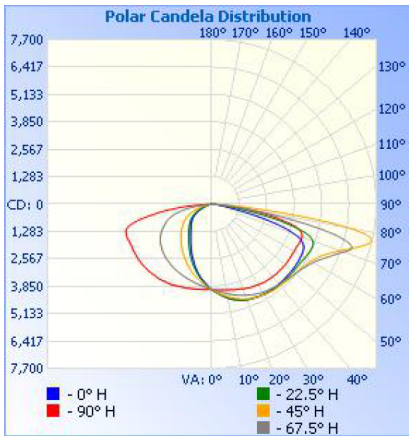

### Photometrics:

#### TYPE III:

**Illuminance at a Distance**

	Center Beam fc	Beam Width	
17.0ft	14.9 fc	40.4 ft	108.4 ft
34.0ft	3.73 fc	80.8 ft	216.7 ft
51.0ft	1.66 fc	121.2 ft	325.1 ft
68.0ft	0.93 fc	161.6 ft	433.5 ft
85.0ft	0.60 fc	201.9 ft	541.9 ft
102.0ft	0.41 fc	242.3 ft	650.2 ft

Vert. Spread: 99.8°  
Horiz. Spread: 145.2°

#### TYPE IV:

**Illuminance at a Distance**

	Center Beam fc	Beam Width	
17.0ft	13.9 fc	35.6 ft	17.2 ft
34.0ft	3.47 fc	71.3 ft	34.4 ft
51.0ft	1.54 fc	106.9 ft	51.6 ft
68.0ft	0.87 fc	142.5 ft	68.8 ft
85.0ft	0.55 fc	178.1 ft	86.0 ft
102.0ft	0.39 fc	213.8 ft	103.2 ft