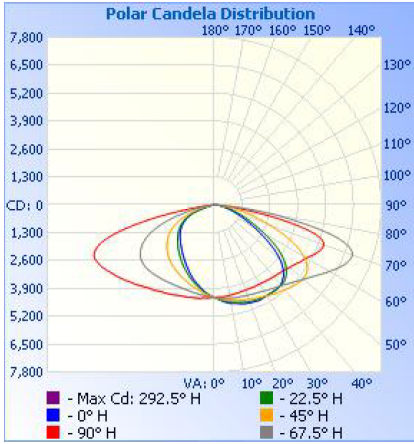

Area Light Gen 3

150W

Photometrics:

TYPE III:

Illuminance at a Distance

	Center Beam fc	Beam Width	
17.0ft	14.9 fc	40.4 ft	108.4 ft
34.0ft	3.73 fc	80.8 ft	216.7 ft
51.0ft	1.66 fc	121.2 ft	325.1 ft
68.0ft	0.93 fc	161.6 ft	433.5 ft
85.0ft	0.60 fc	201.9 ft	541.9 ft
102.0ft	0.41 fc	242.3 ft	650.2 ft

Vert. Spread: 99.8°
Horiz. Spread: 145.2°