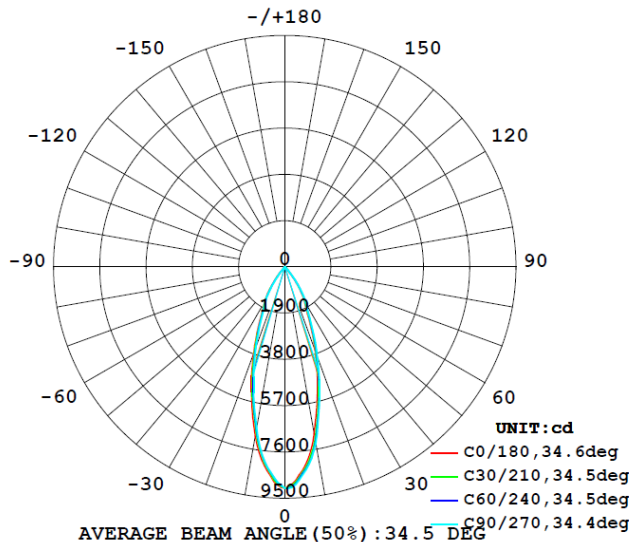

Part#	Housing Color	Wattage	Lumens	CCT	Voltage	Input Current @ 120V	Lumens/Watt	Energy Star
72668	White	40W	4000	4000K	120-277	.3441A	100	Yes