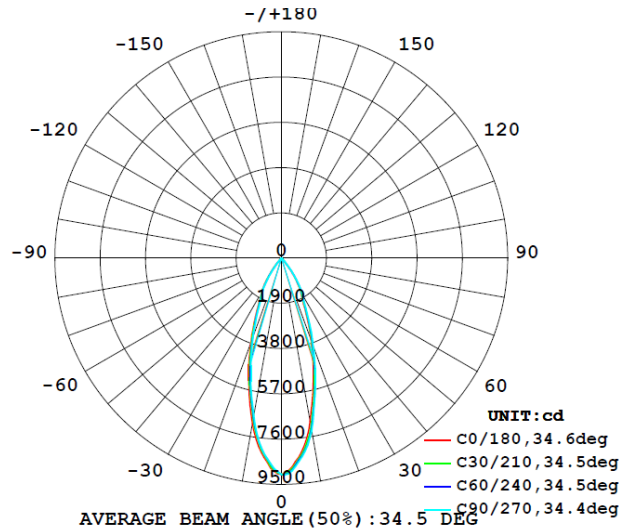

PHOTOMETRY

WAREHOUSE-LIGHTING.COM

Warehouse-Lighting.com
2750 South 163rd St
New Berlin, WI 53151

Warehouse-Lighting.com
Phone: 888-454-4480
info@warehouse-lighting.com