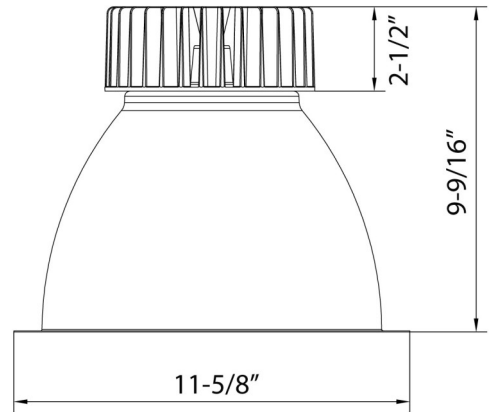

10" 40W COMMERCIAL DOWNLIGHT

Part#	Housing Color	Wattage	Lumens	CCT	Voltage	Input Current @ 120V	Lumens/ Watt	Energy Star
72669	White	40W	4000	5000K	120-277	.3441A	100	Yes