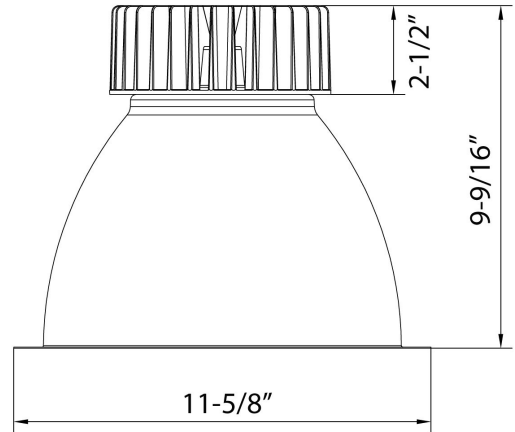

10" 40W COMMERCIAL DOWNLIGHT