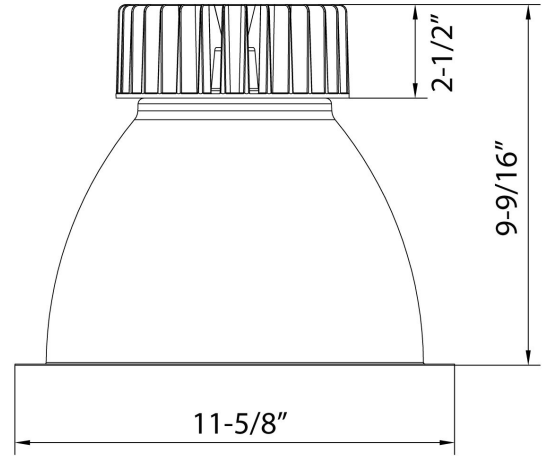

10" 30W

COMMERCIAL DOWNLIGHT