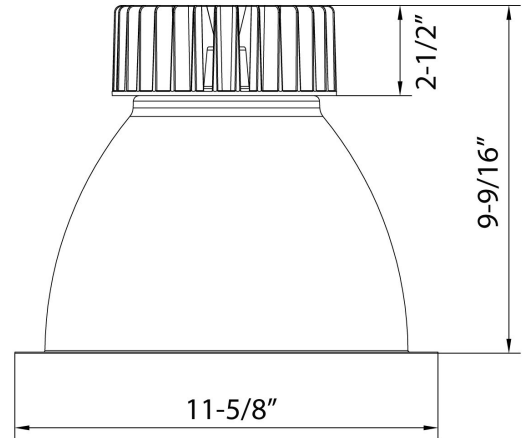

10" 30W COMMERCIAL DOWNLIGHT

Part#	Housing Color	Wattage	Lumens	CCT	Voltage	Input Current @ 120V	Lumens/Watt	Energy Star
72667	White	30W	2900	5000K	120-277	.2454A	96	Yes