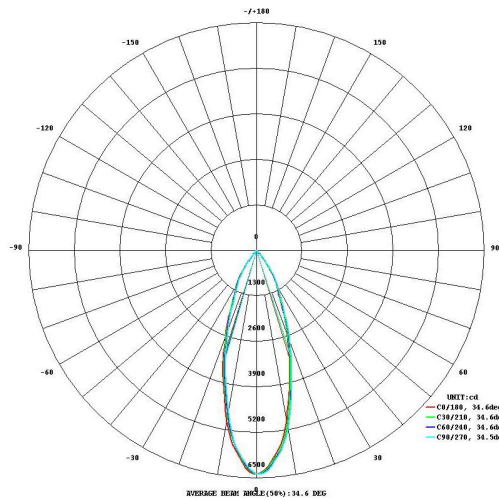

PHOTOMETRY

Warehouse-Lighting.com
2750 South 163rd St
New Berlin, WI 53151

Warehouse-Lighting.com
Phone: 888-454-4480
info@warehouse-lighting.com