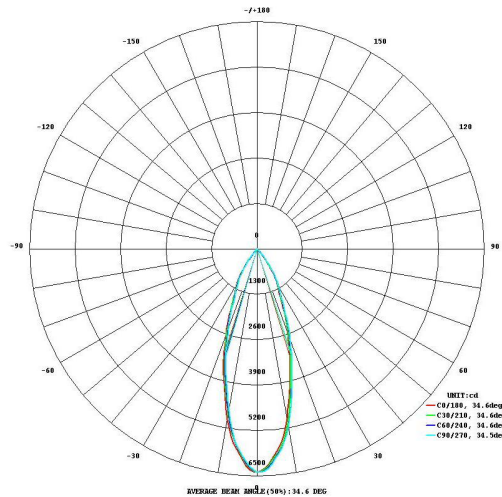

10" 30W

COMMERCIAL DOWNLIGHT

Part#	Housing Color	Wattage	Lumens	CCT	Voltage	Input Current @ 120V	Lumens/Watt	Energy Star
72666	White	30W	2900	4000K	120-277	.2454A	96	Yes

Warehouse-Lighting.com
 2750 South 163rd St
 New Berlin, WI 53151

Power Factor: $\geq .9$

Product Parameters:

30 Watts

Efficacy: 96 lumens per watt

50,000+ LED Life Span

CCT: 4000k (Neutral White)

Chromaticity Measurements:

Beam Angle: 35°