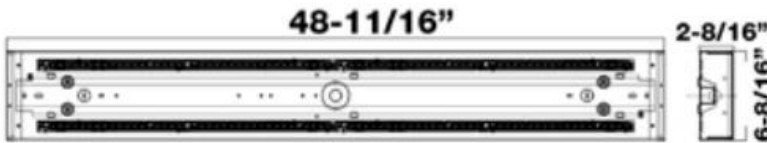

PROJECT NAME: _____ CATALOG NUMBER: _____
 NOTES: _____ FIXTURE SCHEDULE: _____

4 Foot LED Color Changing Linear Wrap

LED 4' 40W CCT Selectable linear wrap light fixture ideal for offices, hallways, stairwells, conference rooms, storage areas and other commercial and institutional lighting applications.

FEATURES:

- CCT Selectable: 3500K, 4000K or 5000K
- Watts: 40
- 0-10V Dimmable
- Efficacy: 120 lm/w
- Light Pattern: 118° X 98°
- Voltage: 120-277
- CRI: >83
- Operating Temperature: -22°F to 104°F
- 50,000+ Hour LED Life Expectancy
- Heavy Gauge Steel Housing
- White Powder Coat Finish
- Polycarbonate Frosted Diffuser
- cULus Listed
- IP40 Rated for Damp Location
- 5 Year Warranty

Center Beam f.c.	Beam Width
3.3ft	7.7 ft
6.6ft	15.5 ft
9.9ft	23.2 ft
13.2ft	31.0 ft
16.5ft	38.7 ft
19.8ft	46.4 ft

Vert. Spread: 99.1°
 Horiz. Spread: 112.4°

Warehouse-Lighting.com
 2750 South 163rd St
 New Berlin, WI 53151