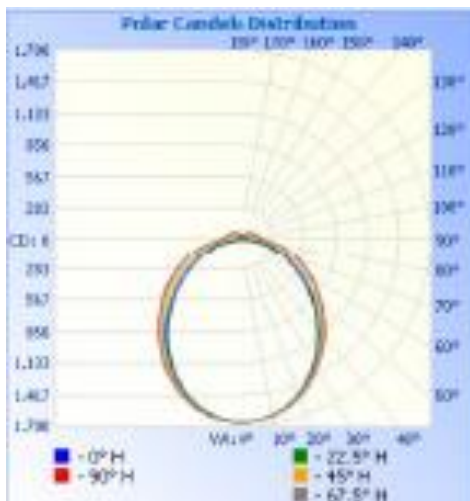

PROJECT NAME: _____ CATALOG NUMBER: _____
 NOTES: _____ FIXTURE SCHEDULE: _____

4 Foot LED Color Changing Linear Wrap

LED 4' 40W CCT Selectable linear wrap light fixture ideal for offices, hallways, stairwells, conference rooms, storage areas and other commercial and institutional lighting applications.

FEATURES:

- CCT Selectable: 3500K, 4000K or 5000K
- Watts: 40
- 0-10V Dimmable
- Efficacy: 120 lm/w
- Light Pattern: 118° X 98°
- Voltage: 120-277
- CRI: >83
- Operating Temperature: -22°F to 104°F
- 50,000+ Hour LED Life Expectancy
- Heavy Gauge Steel Housing
- White Powder Coat Finish
- Polycarbonate Frosted Diffuser
- cULus Listed
- IP40 Rated for Damp Location
- 5 Year Warranty

Center Beam f.c.	Beam Width
3.3ft	7.7 ft
6.6ft	15.5 ft
9.9ft	23.2 ft
13.2ft	31.0 ft
16.5ft	38.7 ft
19.8ft	46.4 ft

Vert. Spread: 99.1°
 Horiz. Spread: 112.4°

Warehouse-Lighting.com
 2750 South 163rd St
 New Berlin, WI 53151