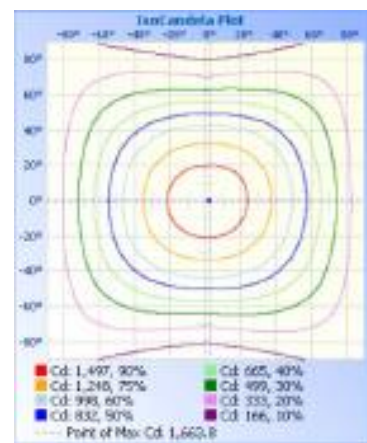

PROJECT NAME: _____ CATALOG NUMBER: _____
 NOTES: _____ FIXTURE SCHEDULE: _____

4 Foot LED Color Changing Linear Wrap

LED 4' 40W CCT Selectable linear wrap light fixture ideal for offices, hallways, stairwells, conference rooms, storage areas and other commercial and institutional lighting applications.

FEATURES:

- CCT Selectable: 3500K, 4000K or 5000K
- Watts: 40
- 0-10V Dimmable
- Efficacy: 120 lm/w
- Light Pattern: 118° X 98°
- Voltage: 120-277
- CRI: >83
- Operating Temperature: -22°F to 104°F
- 50,000+ Hour LED Life Expectancy
- Heavy Gauge Steel Housing
- White Powder Coat Finish
- Polycarbonate Frosted Diffuser
- cULus Listed
- IP40 Rated for Damp Location
- 5 Year Warranty

Center Beam f.c.	Beam Width
3.3ft	7.7 ft
6.6ft	15.5 ft
9.9ft	23.2 ft
13.2ft	31.0 ft
16.5ft	38.7 ft
19.8ft	46.4 ft

Vert. Spread: 99.1°
 Horiz. Spread: 112.4°

Warehouse-Lighting.com
 2750 South 163rd St
 New Berlin, WI 53151