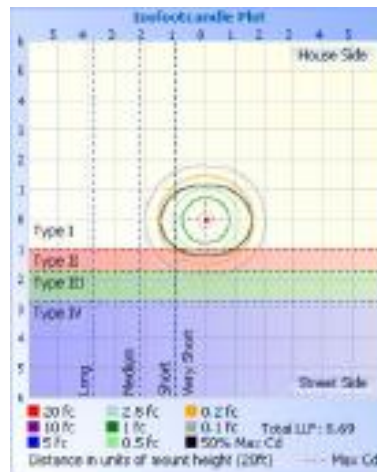

PROJECT NAME: _____ CATALOG NUMBER: _____
 NOTES: _____ FIXTURE SCHEDULE: _____

4 Foot LED Color Changing Linear Wrap

LED 4' 40W CCT Selectable linear wrap light fixture ideal for offices, hallways, stairwells, conference rooms, storage areas and other commercial and institutional lighting applications.

FEATURES:

- CCT Selectable: 3500K, 4000K or 5000K
- Watts: 40
- 0-10V Dimmable
- Efficacy: 120 lm/w
- Light Pattern: 118° X 98°
- Voltage: 120-277
- CRI: >83
- Operating Temperature: -22°F to 104°F
- 50,000+ Hour LED Life Expectancy
- Heavy Gauge Steel Housing
- White Powder Coat Finish
- Polycarbonate Frosted Diffuser
- cULus Listed
- IP40 Rated for Damp Location
- 5 Year Warranty

Center Beam f.c.	Beam Width
3.3ft	7.7 ft
6.6ft	15.5 ft
9.9ft	23.2 ft
13.2ft	31.0 ft
16.5ft	38.7 ft
19.8ft	46.4 ft

Vert. Spread: 99.1°
 Horiz. Spread: 112.4°

Warehouse-Lighting.com
 2750 South 163rd St
 New Berlin, WI 53151