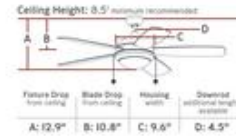

MONTE CARLO

FAN COLLECTIONS

5DIW52RBD: 52" Discus Outdoor Fan - Roman Bronze

Specification Images:

Collection: Discus Outdoor

UPC #: 014817576610

Finish: Roman Bronze (RB)

Blade Finish: Roman Bronze

Blade Finish 2: Undefined

Dimensions:

Diameter:	52"
Weight:	20.5 lbs.
Reverse Switch:	Manual
Rev. Switch Location:	Top of Housing
Motor Size:	153.0 X 18.0
Diameter of Housing:	11.1
Lead Wire Length:	78 inches
Light Kit Included:	Yes
Remote Included:	None
Remote Group(s):	

Bulbs:

1 - LED Integrated Array 20w 120v - included

Features:

- This fan comes with a light kit.
- Fixture is operated with a pull chain

Material List:

1 Body - Steel - Roman Bronze
5 Blade - ABS - Roman Bronze

Safety Listing:

Safety Listed for Wet Locations

Instruction Sheets:

English (5DIO52XXD-CUL-ENG)
French (5DIO52XXD-CUL-CF)

Shade / Glass / Diffuser Details:

Part	Material	Finish	Quantity	Item Number	Length	Width	Height	Diameter	Fitter Diameter	Shade Top Length	Shade Top Width	Shade Top Diameter
Glass	Glass	Matte Opal	1				3 1/4	9 1/8				

Backplate / Canopy Details:

Type	Height / Length	Width	Depth	Diameter	Outlet Box Up	Outlet Box Down
Canopy	2 1/4			5 1/8