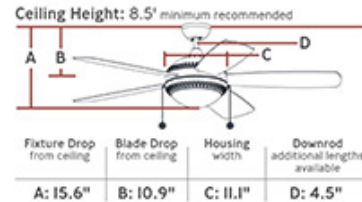

MONTE CARLO

FAN COLLECTIONS

5DIO52BKD: 52" Discus Ornate - Black

Specification Images:

Collection: Discus Ornate

UPC #:014817576535

Finish: Matte Black (BK)

Blade Finish: Black ABS

Blade Finish 2: Undefined

Dimensions:

Diameter:	52"
Weight:	19.2 lbs.
Reverse Switch:	Manual
Rev. Switch Location:	Top of Housing
Motor Size:	153.0 X 18.0
Diameter of Housing:	11.0
Light Kit Included:	Yes
Remote Included:	None
Remote Group(s):	

Bulbs:

1 - LED Integrated Array 20w 120v - included

Features:

- This fan comes with a light kit.
- Fixture is operated with a pull chain
- This product complies with TSCA Title VI

Material List:

1 Body - Steel - Matte Black

Safety Listing:

Safety Listed for Dry Locations
Safety Listed for Dry Locations

Instruction Sheets:

English (5DIO52XXD-CUL-ENG)
French (5DIO52XXD-CUL-CF)

Shade / Glass / Diffuser Details:

Part	Material	Finish	Quantity	Item Number	Length	Width	Height	Diameter	Fitter Diameter	Shade Top Length	Shade Top Width	Shade Top Diameter
Glass	Glass	Matte Opal	1					9				

Backplate / Canopy Details:

Type	Height / Length	Width	Depth	Diameter	Outlet Box Up	Outlet Box Down

Monte Carlo reserves the right to revise the design of components of any product due to parts availability or change in safety listing standards without assuming any obligation or liability to modify any products previously manufactured and without notice. This literature depicts a product design that is the sole and exclusive property of Monte Carlo. In compliance with U.S copyright and patent requirements, notification is hereby presented in this form that this literature, or the product it depicts, is not to be copied, altered or used in any manner without the express written consent of, or contrary to the best interests of Monte Carlo.