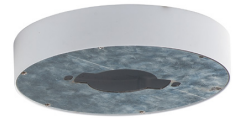

WAFER | FLUSH/WALL MOUNT

58710 | 58711 | 58712 | 58713 | 58714 | 58715 | 58736 | 58737

58810 | 58812 | 58814 | *58780 | *58784

- Range Voltage Input 120-277V
- Die Cast Aluminum frame
- Edge Lit LED technology
- Energy Star and T24 Options
- Patented Driver **WO2022166960A1** Installation on select models
- For Dimmer information: See Dimming Compatibility Chart

Job Name : _____
Job Type : _____
Quantity : _____
Comments : _____

58780WT
7" Empty Shell