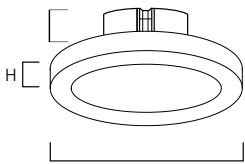

### MODEL DIMENSION

58710	5.5"Ø x 0.5"H	58714	9"Ø x 0.5"H
58711	5.5"Ø x 0.5"H	58715	9"Ø x 0.5"H
58810	5.5"Ø x 0.5"H	58814	9"Ø x 0.5"H
58712	7"Ø x 0.5"H	58736	15"Ø x 0.5"H
58713	7"Ø x 0.5"H	58737	15"Ø x 0.5"H
58812	7"Ø x 0.5"H		
*58784	7"Ø x 1.5"H		

## AVAILABLE SIZES: \*NOMINAL

5" | 7" | 9" | 15"

Ø Diameter

\*58784

Ø 7"  
diameter

**WESTERN DISTRIBUTION CENTER (HEADQUARTER)**  
253 NORTH VINELAND AVE | CITY OF INDUSTRY, CA 91746  
**EASTERN DISTRIBUTION CENTER**  
101 GARDNER PARK | PEACHTREE CITY, GA 30269  
P. 626.956.4200 | F. 626.956.4225 | maximlighting.com