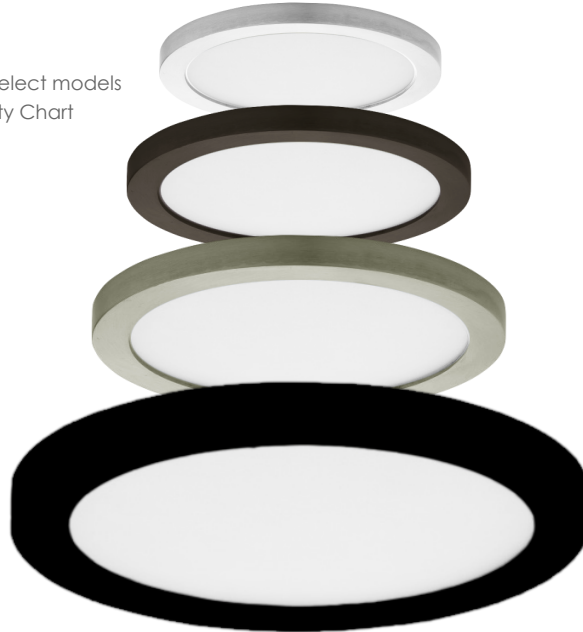

# WAFER | FLUSH/WALL MOUNT

58710 | 58711 | 58712 | 58713 | 58714 | 58715 | 58736 | 58737

58810 | 58812 | 58814 | \*58780 | \*58784

- Range Voltage Input 120-277V
- Die Cast Aluminum frame
- Edge Lit LED technology
- Energy Star and T24 Options
- Patented Driver **WO2022166960A1** Installation on select models
- For Dimmer information: See Dimming Compatibility Chart

Job Name : \_\_\_\_\_  
 Job Type : \_\_\_\_\_  
 Quantity : \_\_\_\_\_  
 Comments : \_\_\_\_\_

**58780WT**  
7" Empty Shell

**58784WTWT**  
Wafer LED 7"  
Emergency Back Up

## PRODUCT DESCRIPTION

Wafer was designed for the discriminate consumer who wants the low profile look of recessed without the high cost. Manufactured of die cast aluminum, Wafer brings ultimate heat dissipation to its edge lit technology. Edge lighting gives very even light distribution while dispersing heat over a larger area. The result of this is longer LED life and better light diffusion.

## MATERIAL:

Aluminum  
Polycarbonate Lens