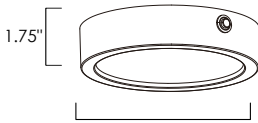

### MODEL DIMENSION

58710	5.5"Ø x 0.5"H	58714	9"Ø x 0.5"H
58711	5.5"Ø x 0.5"H	58715	9"Ø x 0.5"H
58810	5.5"Ø x 0.5"H	58814	9"Ø x 0.5"H
58712	7"Ø x 0.5"H	58736	15"Ø x 0.5"H
58713	7"Ø x 0.5"H	58737	15"Ø x 0.5"H
58812	7"Ø x 0.5"H		
*58784	7"Ø x 1.5"H		

## AVAILABLE SIZES: \*NOMINAL

5" | 7" | 9" | 15"

Ø Diameter

\*58784

Ø 7"  
diameter

**WESTERN DISTRIBUTION CENTER (HEADQUARTER)**  
253 NORTH VINELAND AVE | CITY OF INDUSTRY, CA 91746  
**EASTERN DISTRIBUTION CENTER**  
101 GARDNER PARK | PEACHTREE CITY, GA 30269  
P. 626.956.4200 | F. 626.956.4225 | maximlighting.com