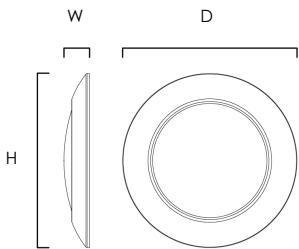

MSC030

RFK57652

Diverse Retro Fit W/O Bracket for 57652, 57613

PRODUCT DESCRIPTION

This very compact LED flush mount easily installs on any 3.25" octagon box and gives the look of a recessed trim. Constructed of Die Cast Aluminum, the Diverse luminaire is dimmable and also approved for wet locations so it can be used in virtually any ceiling application, including showers.

MEASUREMENTS

MODEL DIMENSION

57612	7.5"W x 1.25"H x 7.5"L	57640	13"W x 0.75"H x 13"L
57613	7.5"W x 1.25"H x 7.5"L	57641	7.5"W x 1.25"H x 7.5"L
57614	7.5"W x 1.25"H x 7.5"L	57644	7.5"W x 1.25"H x 7.5"L
57631	6.25"W x 1.25"H x 6.25"L	57647	7.5"W x 1.25"H x 7.5"L
57633	6.25"W x 1.25"H x 6.25"L	57651	7.5"W x 1.25"H x 7.5"L
57636	6.25"W x 1.25"H x 6.25"L	57652	7.5"W x 1.25"H x 7.5"L
		57654	7.5"W x 1.25"H x 7.5"L

WIRE LENGTH 8'L

LAMPING

MODEL	BULB TYPE	CRI	COL TEMP.	RATED LUMENS	DEL	DIMMABLE	INPUT
57612	13.5W AC Integrated LED	90+	2700	1200	950	Triac	120V
57613	13.5W AC Integrated LED	90+	3000K	1200	950	Triac	120V
57614	13.5W AC Integrated LED	90+	4000K	1200	950	Triac	120V
57631	12W AC Integrated LED	90+	2700K	1350	1100	Triac	120V
57633	12W AC Integrated LED	90+	3000K	1080	850	Triac	120V
57636	12W AC Integrated LED	90+	4000K	1080	850	Triac	120V
57640	28W AC Integrated LED	90+	3000K	1080	850	Triac	120V
57641	15W AC Integrated LED	90+	2700K	1350	1050	Triac	120V
57644	15W AC Integrated LED	90+	4000K	1350	1050	Triac	120V
57647	15W AC Integrated LED	90+	3000K	1350	1050	Triac	120V
57651	12.5W AC Integrated LED	90+	3000K	1100	950	Triac	120V
57652	12.5W AC Integrated LED	90+	4000K	1100	950	Triac	120V
57654	12.5W AC Integrated LED	90+	4000K	1100	950	Triac	120V

GLASS

White WT

MATERIAL

Polycarbonate, Die Cast Aluminum

RATINGS

cETLus
 Wet Location
 Energy Star

ADDITIONAL

RATED LIFE 50000 Hours
 OPERATING TEMPERATURE:
 -20°C (-4°F), 40°C (104°F)