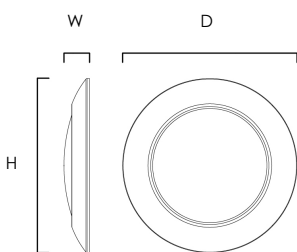

WESTERN DISTRIBUTION CENTER (HEADQUARTER)

253 NORTH VINELAND AVE | CITY OF INDUSTRY, CA 91746

EASTERN DISTRIBUTION CENTER

4200 SHIRLEY DR. | ATLANTA, GA 30336

P. 626.956.4200 | F. 626.956.4225 | maximlighting.com