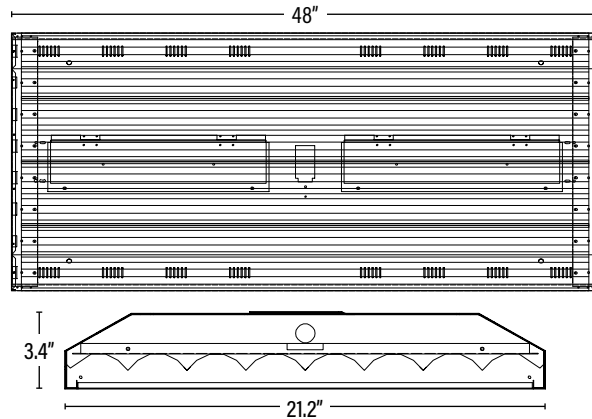

*Operating temperature may vary depending on lamps used. • Specifications are subject to change without notice.*

Item#: **55657**  
**LED HORIZON HIGH BAY™ - 8 LAMP**

ITEM INFORMATION

**DIMENSIONS** (Inches)

Length	48"
Width	21.2"
Height	3.4"
Weight (Lbs)	--

**SUPPORTING DOCUMENTS** (Grey = not available at this time.)

Product Sheet	VIEW
Install Instructions	VIEW

**PACKAGING**

		UPC	DIMENSIONS (LxWxH)	GROSS WEIGHT (Lbs)
Master Carton	1	811768022070	49" x 24.5" x 3.7"	176
Country of Origin	China			
HS Tariff	9405.10.6020			