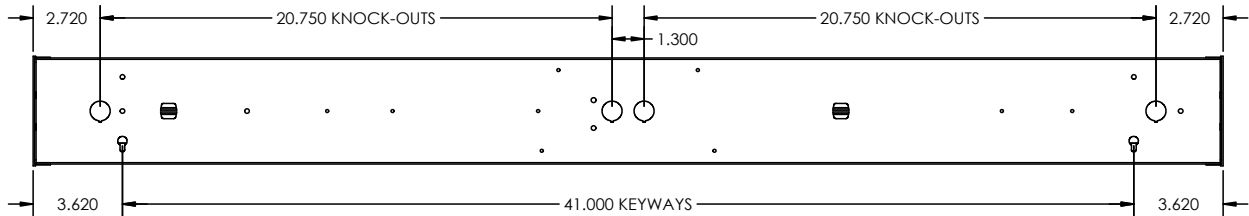

4 Ft. - Back

End