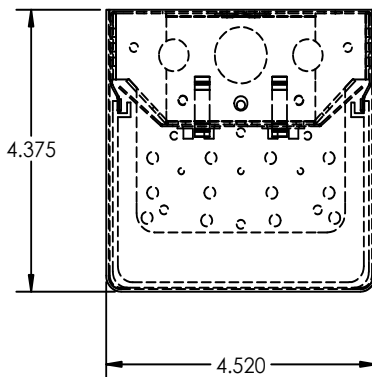

DRAWINGS & IMAGES

2 Ft. - Back

4 Ft. - Back

End