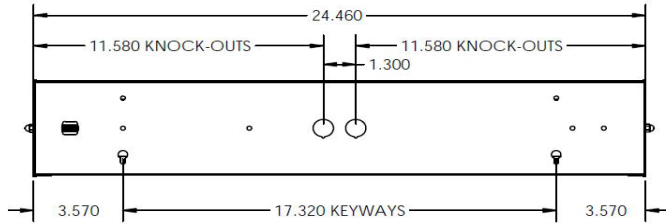

DRAWINGS & IMAGES

2 Ft. - Back