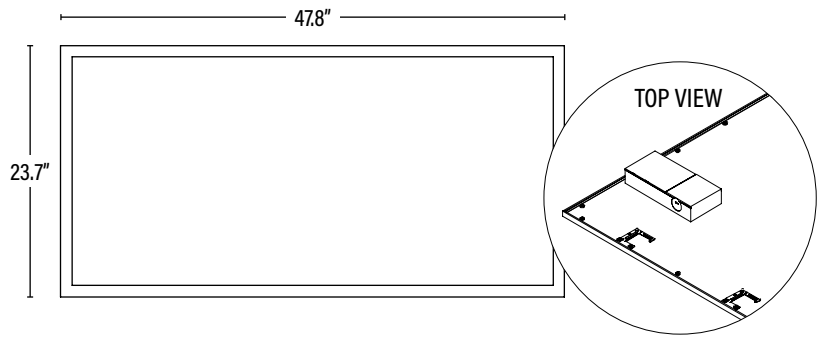

Item#: **WL55436**
LED 2X4 PANEL

DIMENSIONS (Inches)

Length	47.8"
Width	23.7"
Height	1.7"
Net Weight (Lbs)	13.7

SUPPORTING DOCUMENTS (Grey = not available at this time.)

Product Sheet	VIEW
Install Instructions	VIEW
IES Download from Web Item	VIEW
LM79	VIEW
LM80	VIEW

PACKAGING

		UPC	DIMENSIONS (LxWxH)	GROSS WEIGHT (Lbs)
Master Carton	2	10811768023401	49.5" x 25.6" x 4.5"	32.9
Individual Box	1	811768023404	--	16.5
Country of Origin	China			
HS Tariff	9405.10.6020			