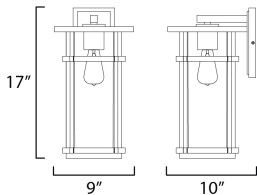

MEASUREMENTS

DIMENSION : 9" W x 17" H x 10" Ext
 BACK PLATE : 4.75" W x 8" H x 13" HCO
 HANGING WEIGHT : 4.97 lb

LAMPING

INPUT VOLTAGE : 120V
 BULB : 1 x 60W Incandescent E26 Medium , 60W Total
 BULB INCLUDED : (Not Included)
 DIMMABLE : Y