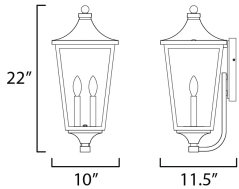

MEASUREMENTS

DIMENSION : 10" W x 22" H x 11.5" Ext
 BACK PLATE : 6.25" W x 9.5" H x 14" HCO
 HANGING WEIGHT : 8.69 lb

LAMPING

INPUT VOLTAGE : 120V
 BULB : 2 x 40W Incandescent E12 Candelabra , 80W Total
 BULB INCLUDED : (Not Included)
 DIMMABLE : Y