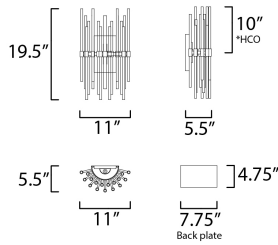

PRODUCT DESCRIPTION

The composition of Clear glass rods are elegantly supported by thin radial arms of staggered lengths to create an iridescent motif that is truly Divine. Finished in Polished Nickel or Heritage Brass, the simplicity of this design delivers a crisp lighting fixture that works in a multitude of interior aesthetics from contemporary to traditional.

MEASUREMENTS

DIMENSION : 11" W x 19.5" H x 5.5" Ext
MAX OAH : 4.75" W x 7.75" H
HANGING WEIGHT : 5.94 lb

LAMPING

INPUT VOLTAGE : 120V
BULB : 2 x 60W Incandescent E12 Candelabra , 120W Total
BULB INCLUDED : (Not Included)
DIMMABLE : Y

FINISHES OPTION

- Heritage (HR)
- Polished Nickel (PN)

GLASS

Clear CL

MATERIAL

Steel, Glass

RATINGS

cETLus
Damp Location

ADDITIONAL

INSTALL UP/DOWN: Up
OPERATING TEMPERATURE:
-20°C (-4°F), 40°C (104°F)

Always consult a qualified electrician before installing any lighting product.