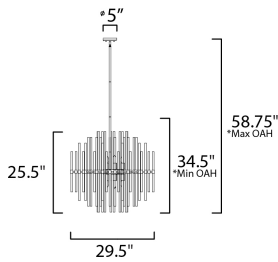

ADDITIONAL

OPERATING TEMPERATURE:
-20°C (-4°F), 40°C (104°F)

MEASUREMENTS

- DIMENSION : 28.5" L x 28.5" W x 25.5" H
- MAX OAH : 59" OAH
- CANOPY : 5" W x 0.75" H x 5" L
- HANGING WEIGHT : 26.4 lb

LAMPING

- INPUT VOLTAGE : 120V
- BULB : 8 x 60W Incandescent E12 Candelabra , 480W Total
- BULB INCLUDED : (Not Included)
- DIMMABLE : Y