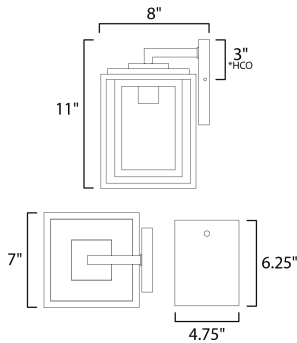

**PRODUCT DESCRIPTION**

A dual framed structure creates dimension on these outdoor lighting fixtures that is both contemporary and transitional. The construction consists of two frames of square tubing and squared components. The inner frame's Clear Seedy glass reduces glare from the light and appears dirt-free for longer periods. This is a comprehensive collection to brighten all areas of your outdoor space, available in various sized sconces as well as hanging and post configurations.

**MEASUREMENTS**

- DIMENSION : 7" W x 11" H x 8" Ext
- BACK PLATE : 4.75" W x 6.25" H x 3" HCO
- HANGING WEIGHT : 3.7 lb

**LAMPING**

- INPUT VOLTAGE : 120V
- BULB : 1 x 60W Incandescent E26 Medium , 60W Total
- BULB INCLUDED : (Not Included)
- DIMMABLE : Y