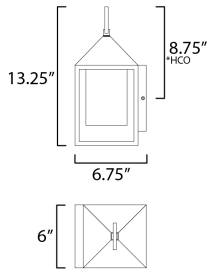

PRODUCT DESCRIPTION

A refreshing take on classic outdoor lanterns, this collection features a pyramid capped top with Satin White glass hurricanes housed within. No additional panels of glass are used to frame the lantern, providing an attractive, low maintenance look for outdoors.