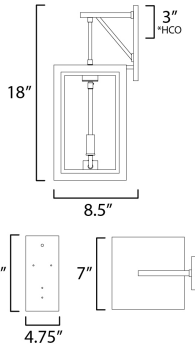

PRODUCT DESCRIPTION

Two-tone frames of Black or White with internal Gold frames provides a neoclassical approach to the squared coach lantern. The sconces jut out from the wall on well-defined trusses that add a contemporary element. Delivering a classic design that suits most exteriors, this collection adds interest in the interior contrasting frame of Gold that secures clear glass panes to diffuse the lamp within.

FINISHES OPTION

- Black / Gold (BKGLD)
- White/Gold (WTGLD)

GLASS

Clear CL

MATERIAL

Aluminum, Glass

RATINGS

Wet Location

ADDITIONAL

INSTALL UP/DOWN: Down
OPERATING TEMPERATURE:
-20°C (-4°F), 40°C (104°F)

MEASUREMENTS

- DIMENSION : 7" W x 18" H x 8.5" Ext
- BACK PLATE : 4.75" W x 8" H x 3" HCO
- HANGING WEIGHT : 3.08 lb

LAMPING

- INPUT VOLTAGE : 120V
- BULB : 2 x 40W Incandescent E12 Candelabra , 120W Total
- BULB INCLUDED : (Not Included)

Always consult a qualified electrician before installing any lighting product.

WESTERN DISTRIBUTION CENTER (HEADQUARTER)
253 NORTH VINELAND AVE | CITY OF INDUSTRY, CA 91746

EASTERN DISTRIBUTION CENTER
101 GARDNER PARK | PEACHTREE CITY, GA 30269

P. 626.956.4200 | F. 626.956.4225 | maximlighting.com